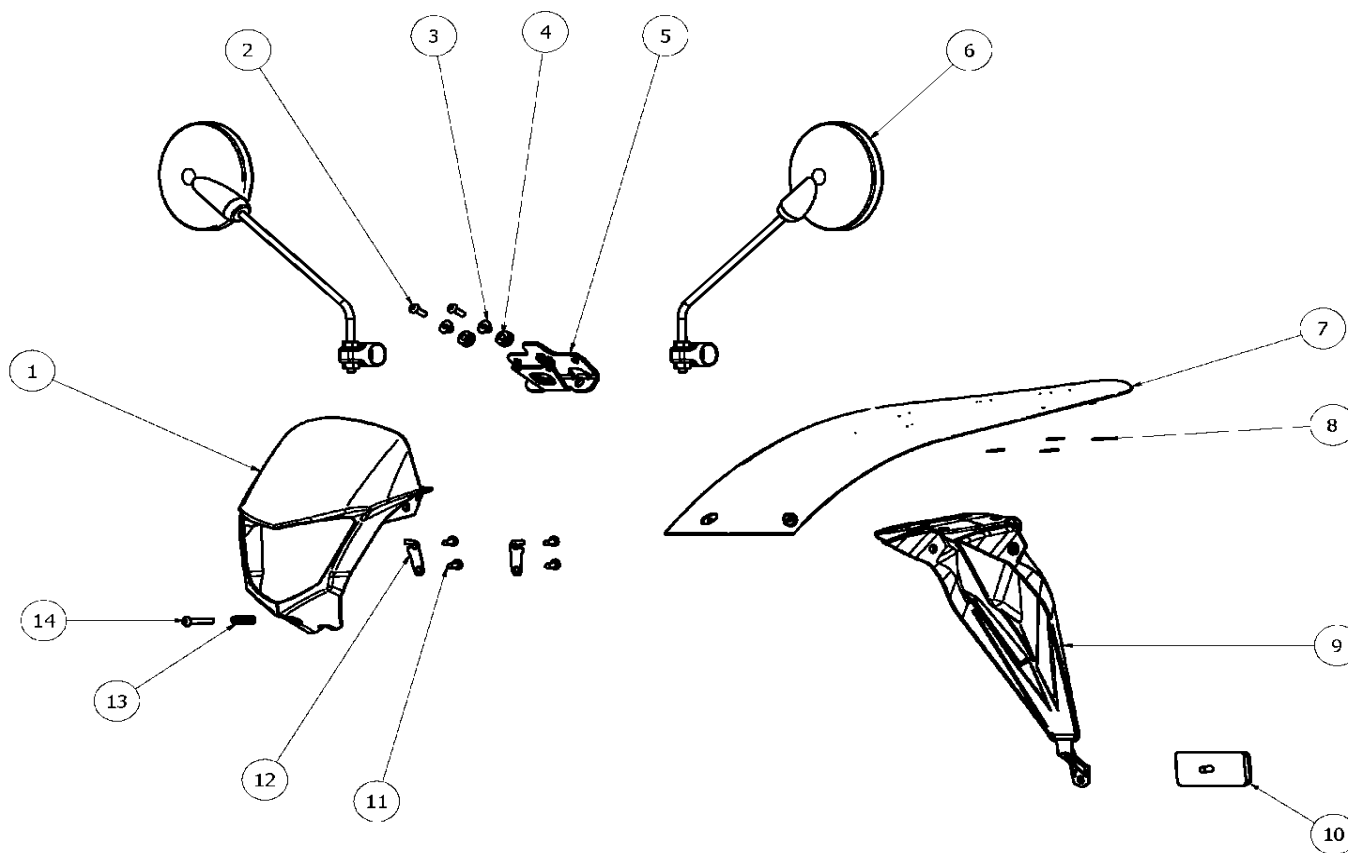

num	description	descripción	125	250	280	300	cant
1	HEADLIGHT MASK	PLASTICO FARO DEL. TR280I 2011				1010040211	1
2	M5x16 TORX SCREW	TORX 5X16 PASO 0.8 INOX.				051608AA	2
3	BUSHING	CASQUILLO SOPORTE MULTIFUNCION TR280I 2011				6120030211	2
4	SILENTBLOCK	SILENBLOCK MULTIFUNCION TR280I 2011				6130030211	2
5	MULTIFUNCTION SUPPORT PLATE	SOPORTE MULTIFUNCION TR280I 2011				6100030211	1
6	REAR VIEW MIRROR	RETROVISOR E-6 TR280I 2011				1610010211	2
7	HOMOLOGATED REAR FENDER	GUARDABARROS TRAS. NEGRO TR280I 2011				6000040211	1
8	SUPPORT WASHER	ARAND. FIJACIÓN PARA D.6X16X0.4				061604NG	4
9	NUMBER PLATE SUPPORT	PORTAMATRICULA EXPLORER 2012				7000040212	1
10	REAR CATADIOPTRIC	CATADRIOPTICO TR280I 2011				3250030211	1
11	HEADLIGHT SCREWS	TORX. 5X10 ROSCA PLASTICO				051000FA	4
12	LAMP SUPPORT	SOPORTE OPTICA DELANTERA TR280I 2011				2110030211	2
13	HEADLIGHT ADJUSTING SPRING	MUELLE REGULADOR OPTICA HOM. TR280I 2011				2120030211	1
14	HEADLIGHT ADJUSTING SCREW	TORX 5X35 INOX				053508AA	1