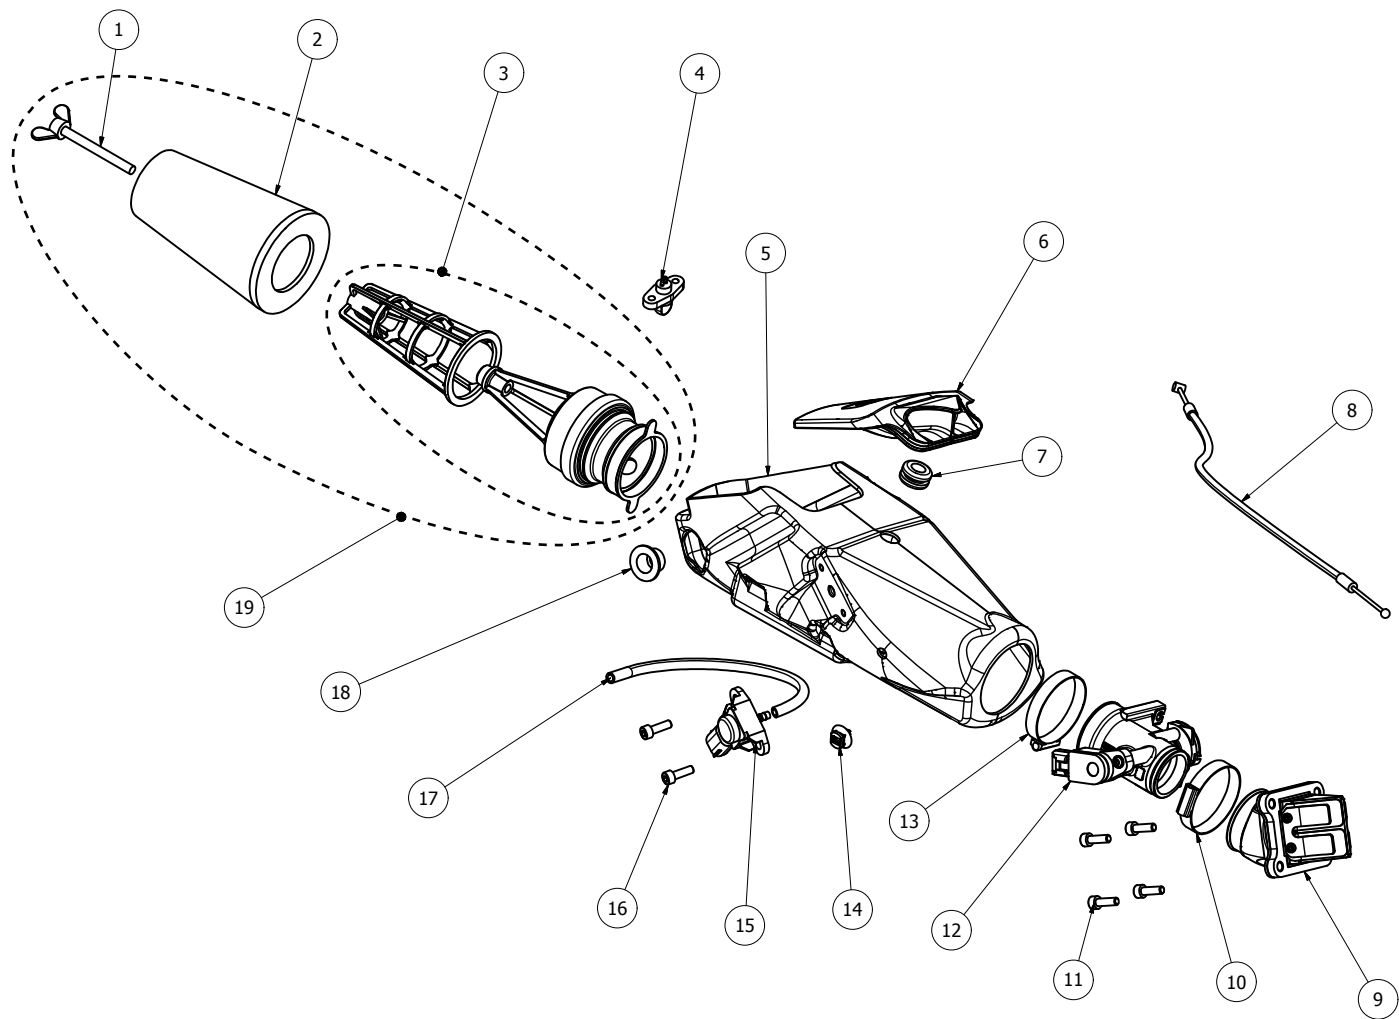

<i>REF</i>	<i>CODE</i>	<i>NAME</i>	<i>QUANTITY</i>
1	9340010213	AIR FILTER SCREW	1
2	9350010213	AIR FILTER FOAM	1
3	9330010213	AIR FILTER HOUSING	1
4	9250030211	AIR TEMPERATURE SENSOR	1
5	5000040211	AIRBOX	1
6	5020040211	AIR FILTER MANIFOLD	1
7	9410020211	RADIATOR SILENTBLOCK	1
8	9050010211	THROTTLE CABLE	1
9	9100020211	REED BLOCK ASSY	1
10	325009VA	CLAMP	1
11	051608DA	SCREW	4
12	9000010211	THROTTLE BODY ASSY	1
13	304509VA	CLAMP	1
14	5055040214	CABLE SUPPORT	1
15	9260030211	AIR PRESSURE SENSOR	1
16	051400FA	TORX. 40X14	2
17	9420010211	PRESSURE SENSOR INTAKE HOSE	1
18	5050040214	AIRBOX CAP	1
19	9300010213	AIR FILTER	1