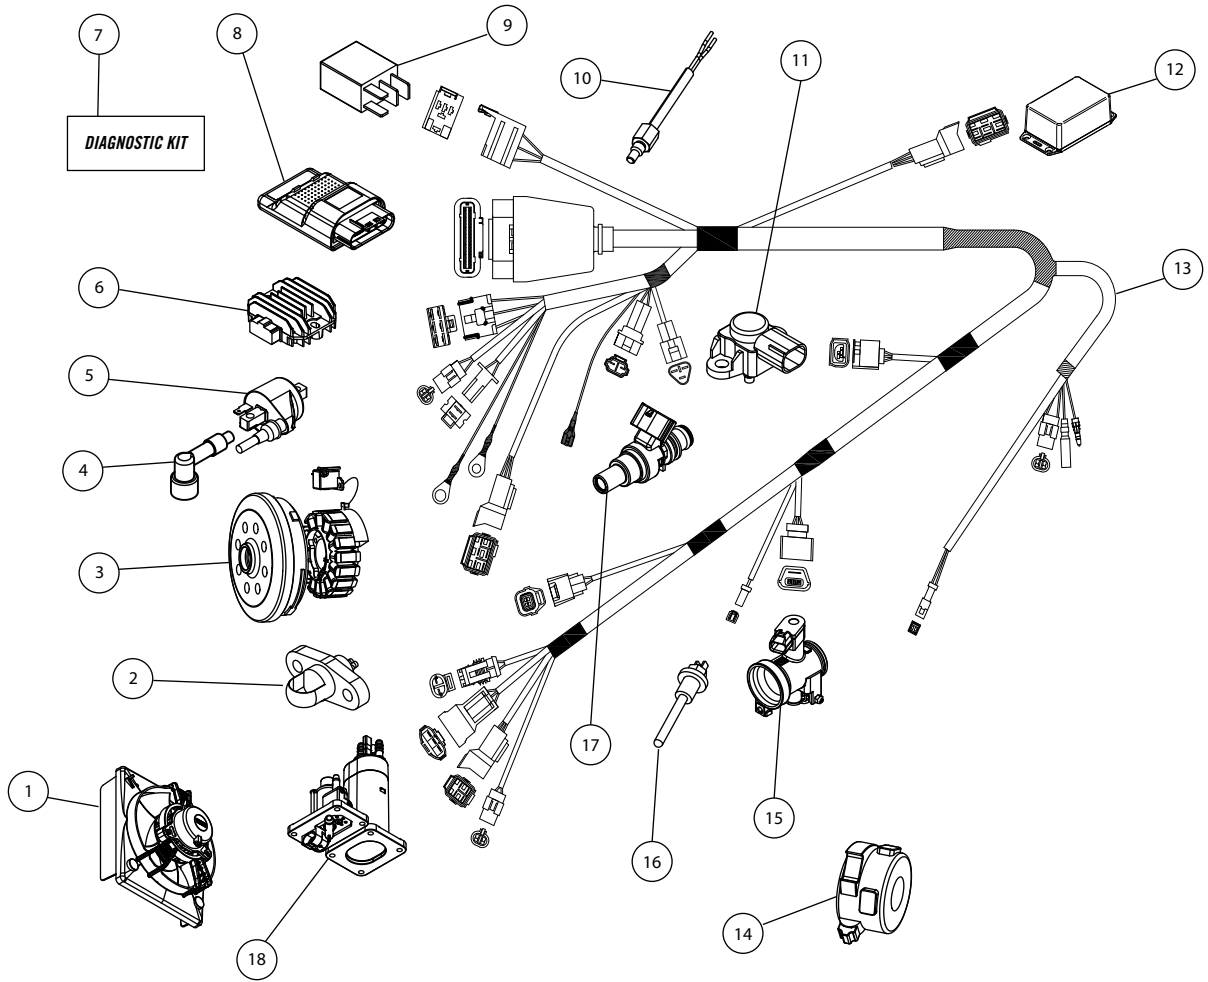

<i>REF</i>	<i>CODE</i>	<i>NAME</i>	<i>QUANTITY</i>
1	9100030211	ELECTRIC FAN	1
2	9250030211	INTAKE AIR TEMPERATURE SENSOR	1
3	7100030211	ACG SET	1
4	5020030211	SPARK PLUG CAP	1
5	5000030211	IGNITION COIL	1
6	5100030211	REGULATOR	1
7	9900030211	DIAGNOSTICS KIT TR280i	1
8	5200030211	ECU	1
9	9110030211	FAN RELAY	1
10	9200030211	ENGINE COOLANT TEMPERATURE SENSOR	1
11	9260030211	AIR PRESSURE SENSOR	1
12	1160030214	EASY START SYSTEM	1
13	1100030214	MAIN HARNESS	1
14	2400030211	LIGHT HORN SWITCH	1
15	9000010211	THROTTLE BODY ASSY	1
16	8510030211	FUEL LEVEL SENSOR	1
17	9110010211	INJECTOR	1
18	8500030211	FUEL PUMP ASSY	1