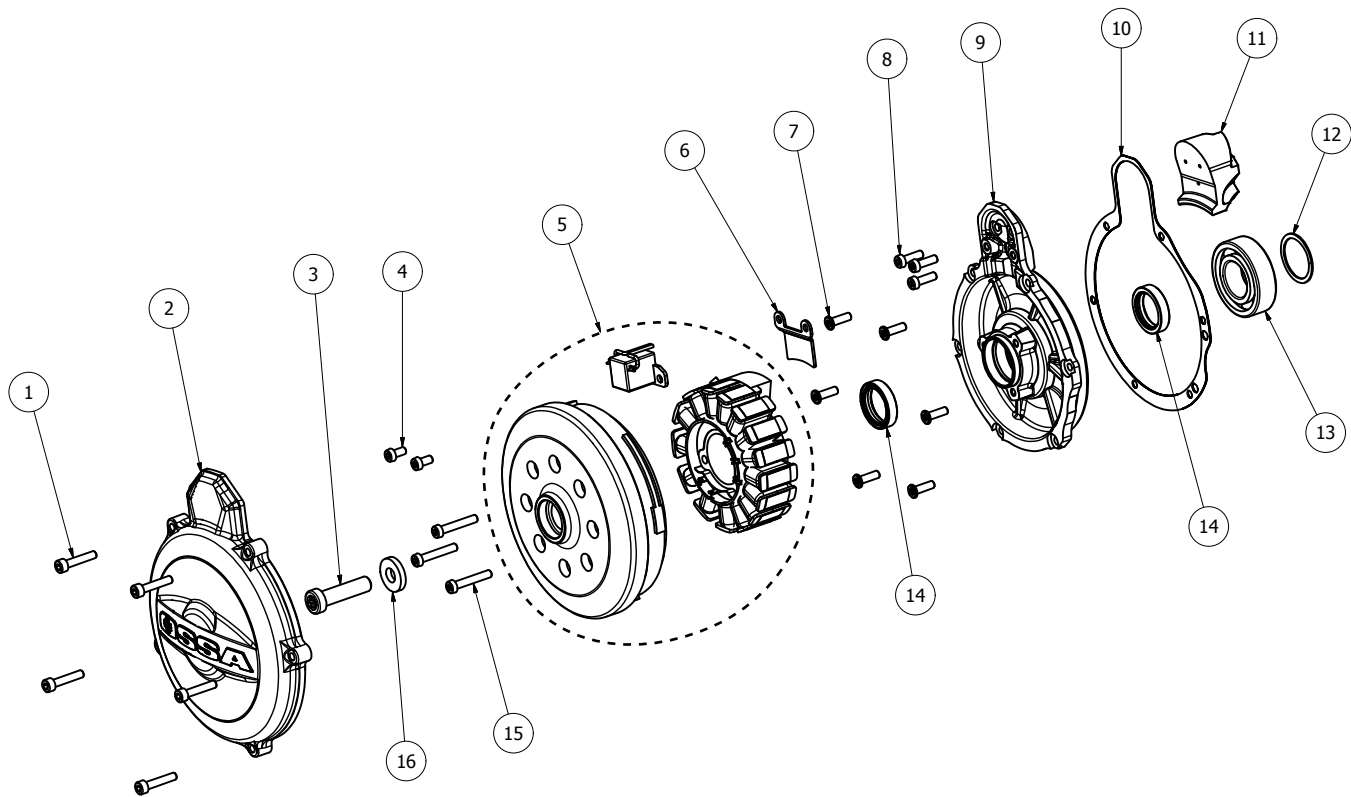

REF	CODE	NAME	QUANTITY
1	052008AA	M5x20 TORX	5
2	7300030211	IGNITION COVER	1
3	104012AB	M10x40 SCREW	1
4	051208AA	TORX M5x12 INOX	2
5	7100030211	ACG SET	1
6	7210030211	STATOR WIRES SUPPORT PLATE	1
7	051608BB	M5x16 TORX	6
8	051608AE	M5x16 TORX	3
9	3400020213	INNER CRANKSHAFT COVER	1
10	9570020211	INNER CRANKSHAFT COVER GASKET	1
11	3420020211	INNER CRANKSHAFT COVER INSERT	1
12	3320020213	WASHER 28X34X0,8	1
13	3430020213	BEARING	1
14	253207SB	SEALING	2
15	052508AF	M5X25 TORX	3
16	102540HB	WASHER 10x25x4	1