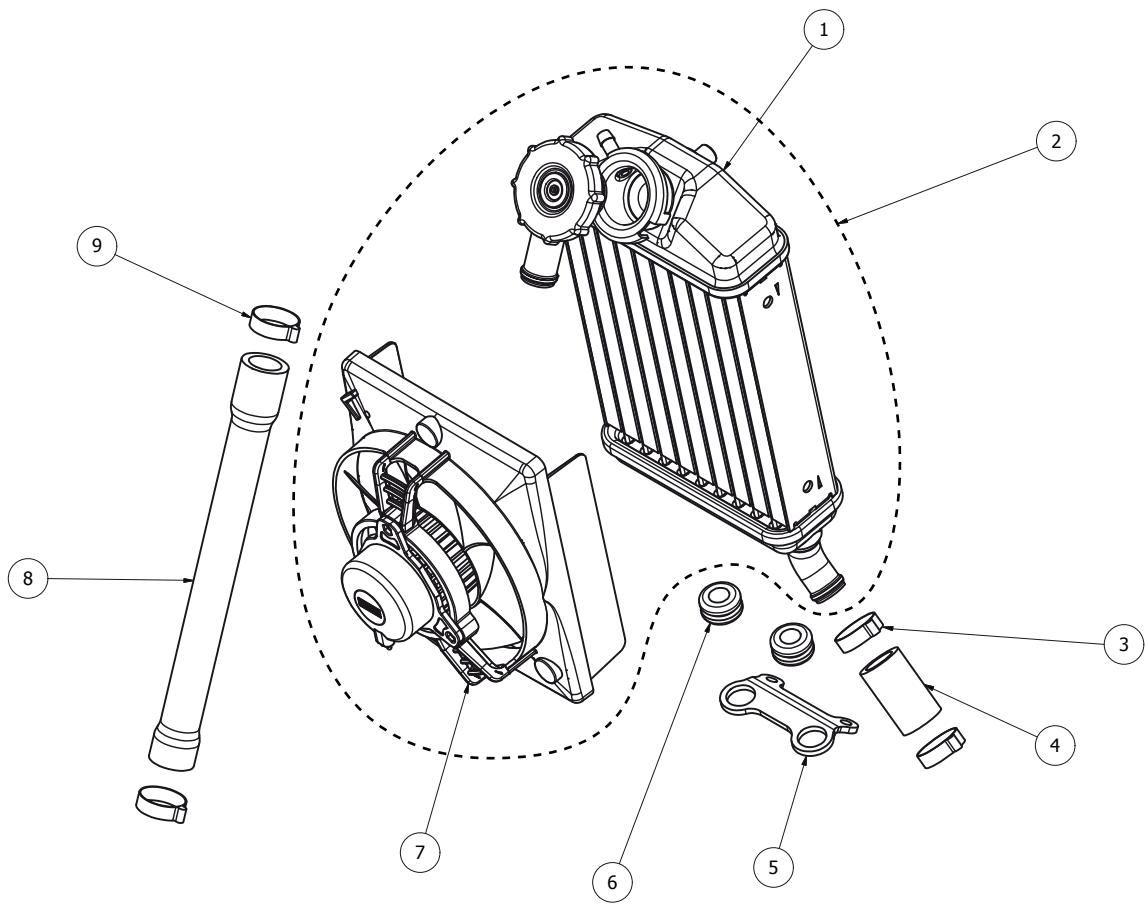

<i>REF</i>	<i>CODE</i>	<i>NAME</i>	<i>QUANTITY</i>
1	8110010211	RADIATOR	1
2	8100010211	RADIATOR + FAN SET	1
3	2308UA	CLAMP	1
4	5720020211	WATER PUMP HOSE	1
5	9400020211	RADIATOR SUPPORT PLATE	1
6	9410020211	SILENTBLOCK	2
7	9100030211	FAN	1
8	8310010211	CYLINDER WATER HOSE	1
9	2108UA	CLAMP	3