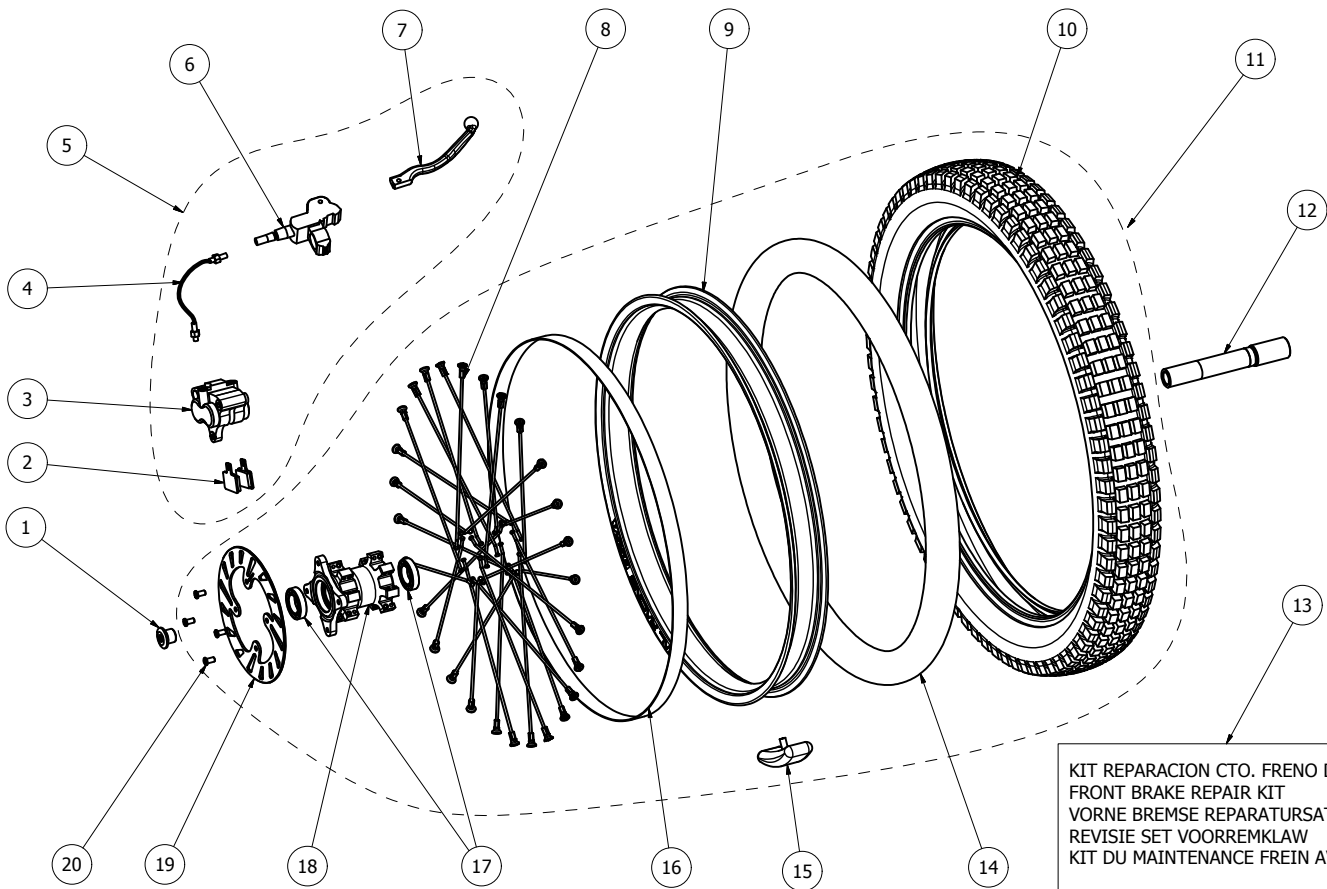

KIT REPARACION CTO. FRENO DEL.
FRONT BRAKE REPAIR KIT
VORNE BREMSE REPARATURSATZ
REVISIE SET VOORREMKLAW
KIT DU MAINTENANCE FREIN AVANT

<i>REF</i>	<i>CODE</i>	<i>NAME</i>	<i>QUANTITY</i>
1	181515HA	FRONT WHEEL SCREW	1
2	7400010211	FRONT BRAKE PADS	1
3	7200010214	FRONT BRAKE CALIPER	1
4	7300010214	FRONT BRAKE LINE	1
5	7000010214	FRONT WHEEL BRAKE KIT	1
6	7100010214	FRONT WHEEL MASTER CYLINDER	1
7	7320010214	FRONT WHEEL BRAKE LEVER	1
8	5310010212	FRONT WHEEL SPOKES KIT, BLACK	28
9	5110010211	FRONT RIM	1
10	5600010211	FRONT TYRE	1
11	5000010212	FRONT WHEEL SET	1
12	5010010211	FRONT WHEEL SHAFT	1
13	7499010211	REPAIR KIT FRONT BRAKE SET	1
14	5620010211	FRONT INNER TUBE	1
15	5610010211	TYRE CLAMP	1
16	5615010211	FRONT RIMSTRIP	1
17	254209PA	FRONT HUB BEARINGS	1
18	5210010211	FRONT HUB	1
19	5400010211	FRONT WHEEL BRAKE DISK	1
20	061210AA	SCREW	4