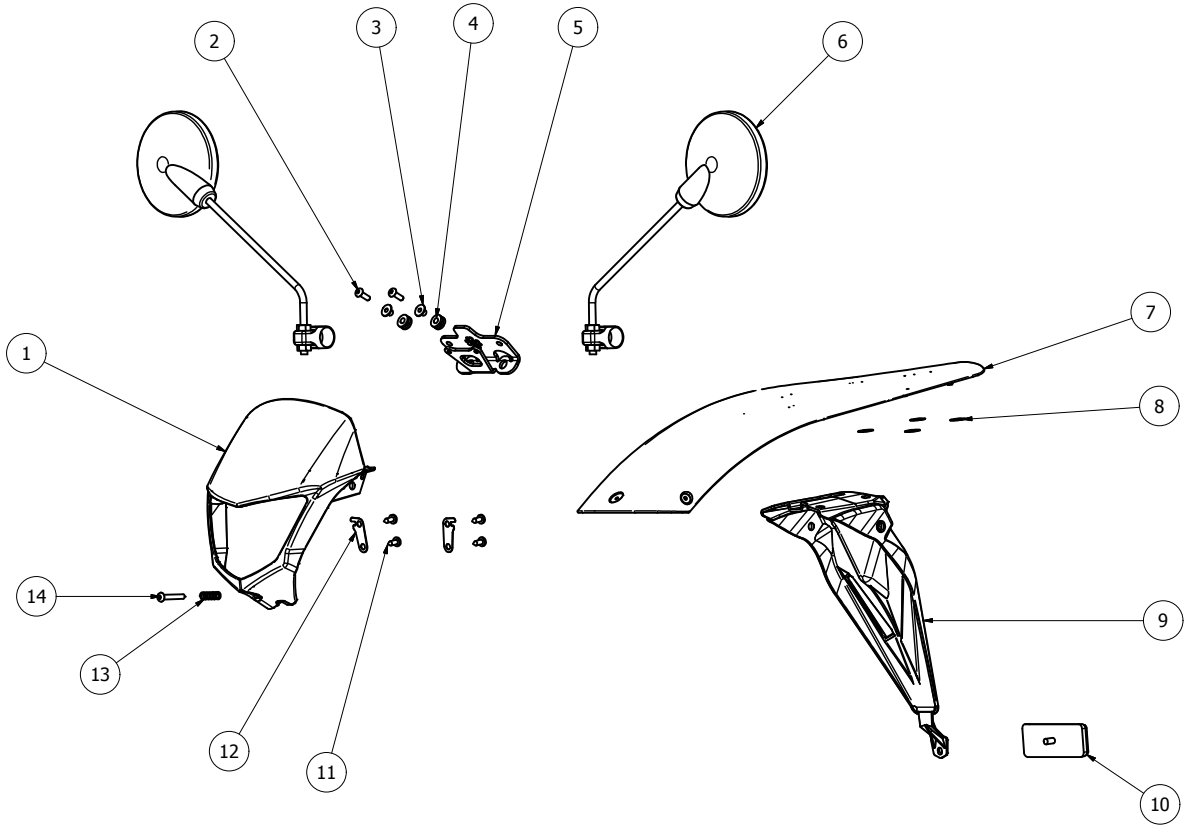

<i>REF</i>	<i>CODE</i>	<i>NAME</i>	<i>QUANTITY</i>
1	1010040211	HEADLIGHT MASK	1
2	051608AA	M5x16 TORX SCREW	2
3	6120030211	BUSHING	2
4	6130030211	SILENTBLOCK	2
5	6100030211	MULTIFUNCTION SUPPORT PLATE	1
6	1610010211	REAR VIEW MIRROR	2
7	6000040211	HOMOLOGATED REAR FENDER	1
8	061604NG	SUPPORT WASHER	4
9	7000040212	NUMBER PLATE SUPPORT	1
10	3250030211	REAR CATADIOPTRIC	1
11	051000FA	HEADLIGHT SCREWS	4
12	2110030211	LAMP SUPPORT	2
13	2120030211	HEADLIGHT ADJUSTING SPRING	1
14	053508AA	HEADLIGHT ADJUSTING SCREW	1