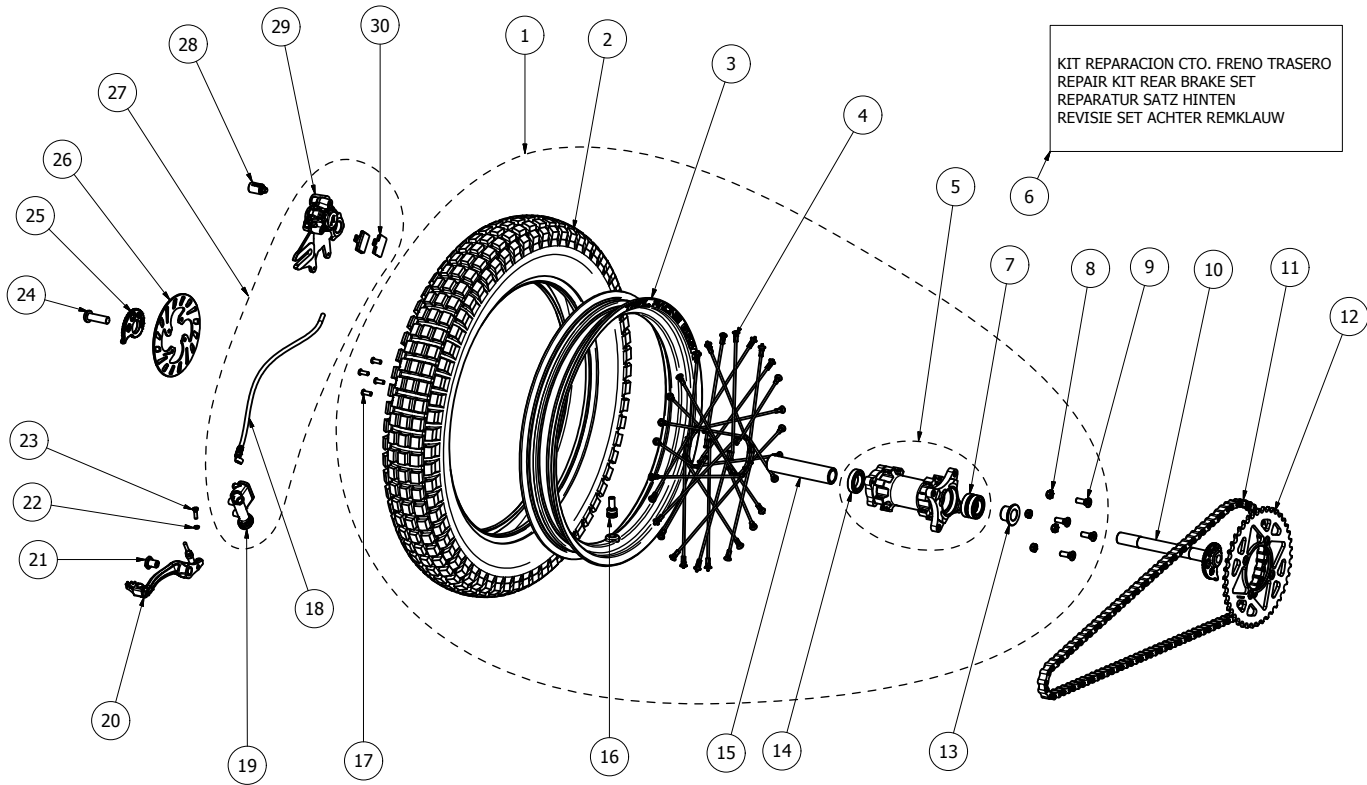

REF	CODE	NAME	QUANTITY
1	6000010212	REAR WHEEL SET	
2	6600010211	REAR TYRE	1
3	6110010212	REAR RIM	1
4	6310010212	REAR WHEEL SPOKES SET, BLACK	28
5	6210010212	REAR HUB	1
6	7999010211	REPAIR KIT REAR BRAKE SET	
7	254209PA	BEARING	2
8	0812KK	M8 NUT	4
9	082412HA	SCREW M8x24	4
10	6020010211	REAR WHEEL SHAFT ASSEMBLY	1
11	125: 4401010613	CHAIN SET	1
	250 / 280 / 300: 4401010214		
12	125: 6504010613	SPROKET Z48	1

REF	CODE	NAME	QUANTITY
	250 / 280 / 300: 6500010211	SPROKET Z42	1
13	6040010212	REAR WHEEL SPACER	1
14	204012PA	BEARING	1
15	6042010211	REAR WHEEL SPACER	1
16	6020010211	TUBELESS VALVE	1
17	061210AB	DISC BRAKE SCREWS	4
18	7800010211	REAR BRAKE LINE	1
19	7600010211	REAR BRAKE MASTER CYLINDER	1
20	7820010211	REAR BRAKE PEDAL	1
21	7830010211	REAR BRAKE PEDAL BUSHING	1
22	0508KA	M5 NUT	1
23	051208AA	TORX M5x12	1
24	124012BA	SCREW M12x40	1
25	6030010211	REAR WHEEL TENSOR PLATE	1
26	6400010211	REAR BRAKE DISK	1
27	7500010211	REAR BRAKE SET	1
28	1700010211	LOCK SET	1
29	7700010211	REAR BRAKE CALIPER	1
30	7900010211	REAR BRAKE PADS SET	1