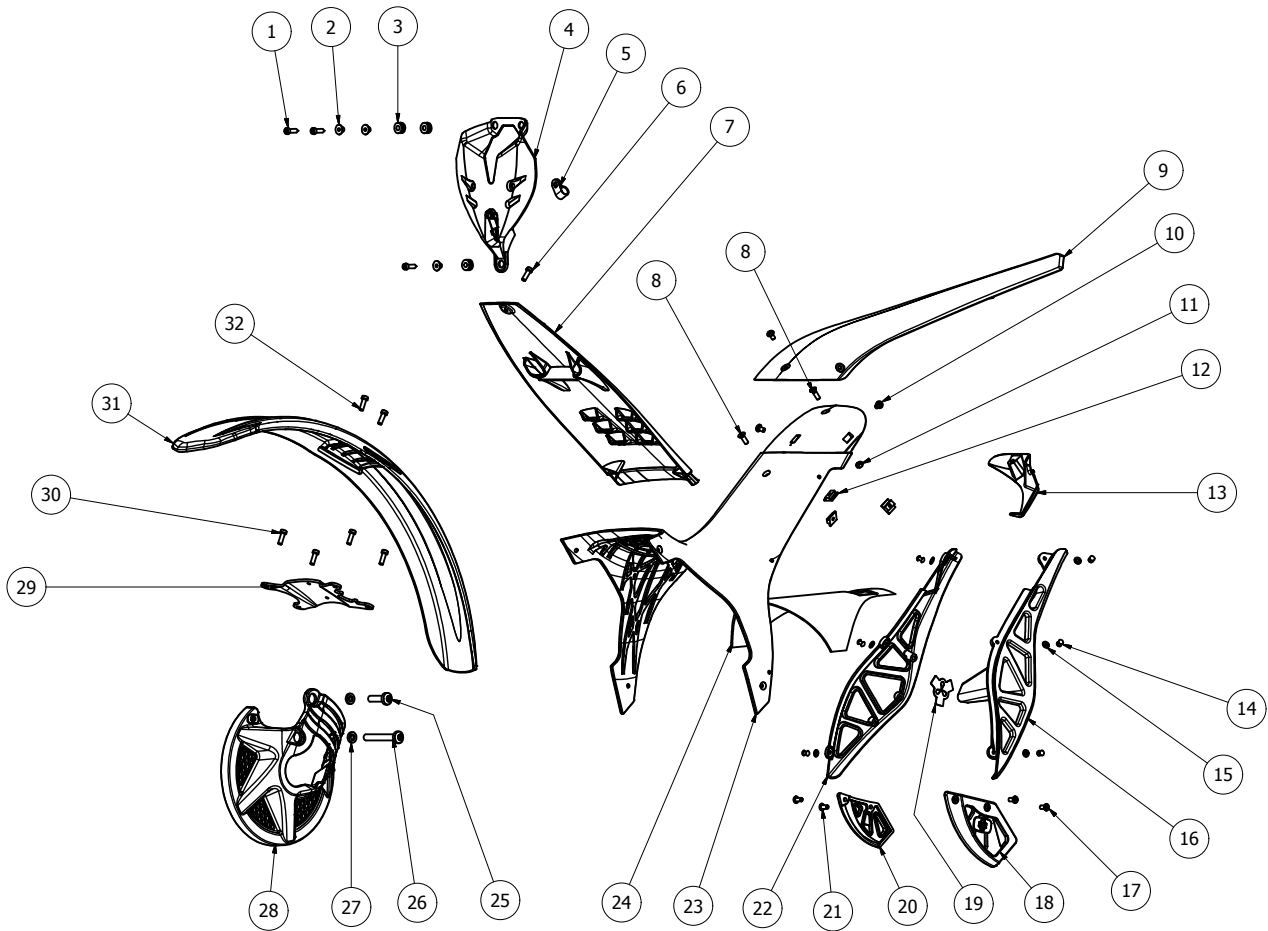

<i>REF</i>	<i>CODE</i>	<i>NAME</i>	<i>QUANTITY</i>
1	051608AA	M5x16 TORX SCREW	3
2	6120030211	BUSHING	3
3	6130030211	SILENTBLOCK	3
4	1021040211	HEADLIGHT RACING MASK	1
5	0900YF	PLASTIC CLAMP	1
6	051208BB	SCREW	1
7	5010040212	AIR BOX COVER	1
8	051608CA	M5x16 SCREW	4
9	6000040213	REAR FENDER	1
10	050808BB	TORX M5X8	3
11	0508KB	NUT	1
12	6060040213	SPECIAL SQUARE NUT	3
13	9090040213	EXHAUST PROTECTOR, CENTER	1
14	0412XA	RIVET	6
15	040805NA	WASHER	6
16	9080040211	EXHAUST PROTECTOR, LEFT	1

<i>REF</i>	<i>CODE</i>	<i>NAME</i>	<i>QUANTITY</i>
17	051208AA	TORX M5x12	2
18	9020040211	REAR SPROCKET PROTECTOR	1
19	9085040211	LATERAL HEAT SHIELD	1
20	9015040211	REAR DISC PROTECTOR	1
21	051008AA	TORX M5x10	2
22	9070040211	EXHAUST PROTECTOR, RIGHT	1
23	8000040213	SEAT BASE	1
24	8100040211	SEAT BASE HEAT SHIELD	1
25	083012BG	TORX M8x30	1
26	086012BG	TORX M8x60	1
27	7255010211	FRONT DISC COVER WASHER	1
28	9010040211	FRONT DISC COVER	1
29	2650010211	FRONT FENDER SUPPORT PLATE	1
30	061210AA	TORX M6X12	4
31	2000040211	FRONT FENDER	1
32	050808AB	TORX M5X8	2