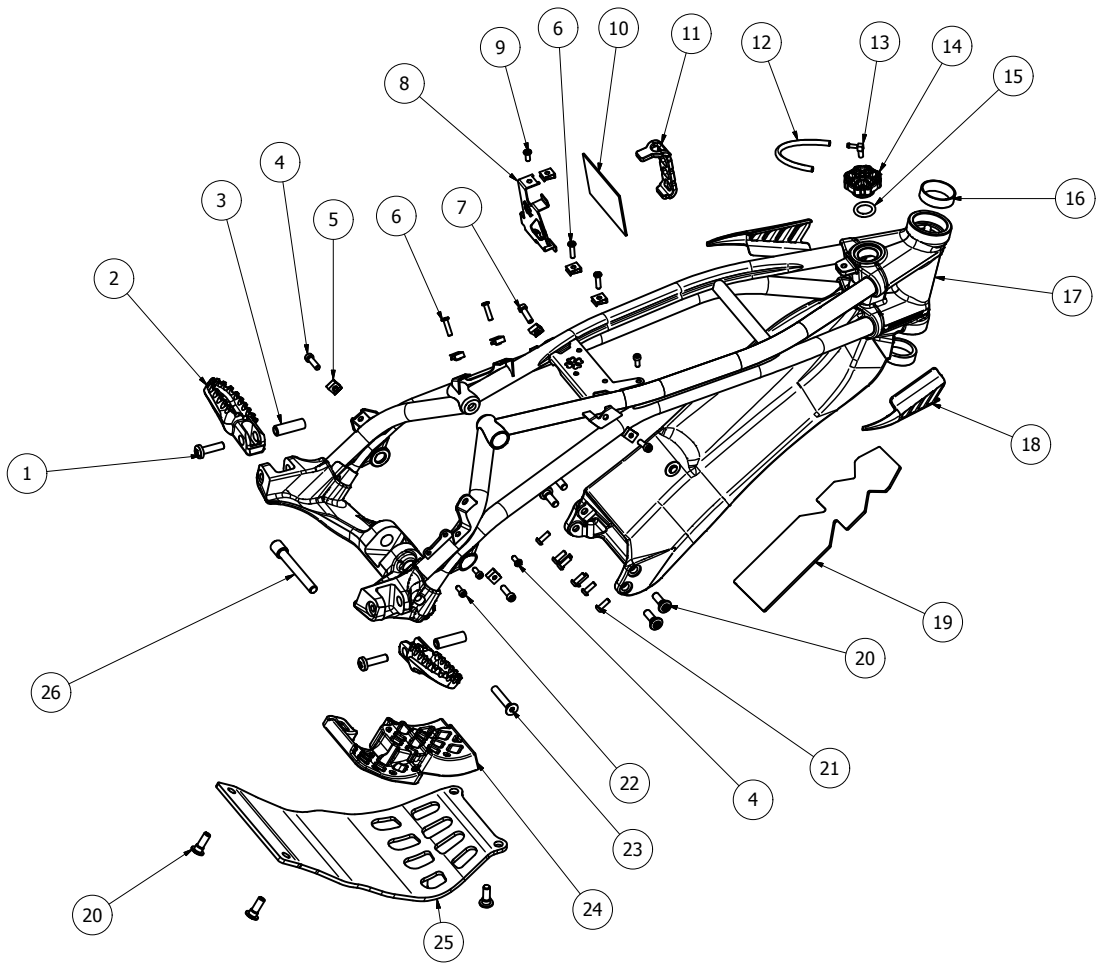

ORIGINAL PARTS TRI 2014

CONTENTS	PAGE
·Cycle part:	
Part 1: Frame	2
Part 2: Steering	4
Part 3: Front wheel	6
Part 4: Swing arm	8
Part 5: Rear wheel	10
Part 6: Plastics	12
Part 7: Admission	14
Part 8: Cooler	16
Part 9: Exhaust	18
Part 10: Other elements	20
·Motor part:	
Part 1: Crankcase	22
Part 2: Cylinder	24
Part 3: Ignition	26
Part 4: Gear/clutch system	28
Part 5: Kickstart set	30
·Electric part:	
Part 1: Electric injection system	32
Part 2: Light installation	34
·Ossa engineering tools	36
·Ossa stickers	37

<i>REF</i>	<i>CODE</i>	<i>NAME</i>	<i>QUANTITY</i>
1	083012BG	TORX M8x30	2
2	1500010212	FOOTREST KIT	1
3	1511010211	FOOTREST SCREW	2
4	051608CA	TORX M5x16	2
5	0508LA	NUT CLIP M5	10
6	052008BB	TORX M5x20	4
7	051208CA	TORX M5x12	2
8	5221030213	ECU SUPPORT	1
9	051208BB	TORX M5x12	1
10	5240030213	ECU HEATSHIELD PROTECTOR	1
11	5230030512	ECU SUPPORT BELT	1
12	9415010211	BREATHER HOSE	1
13	1350020211	BREATHER PIPE	1
14	9410010211	FUEL TANK CAP	1
15	224000TD	O-RING 22x4	1
16	32004QB	STEERING BEARING	1
17	1000010213	FRAME	1
18	3000040211	FRAME TRIMS SET	1
19	5030040211	AIR BOX FILTER FOAM	1
20	082412HA	SCREW M8x24	8
21	051608AA	SCREW M5x16	8
22	051208AA	TORX M5x12	3
23	084512CA	TORX M8x45	1
24	1460010211	CRANKCASE RUBBER PROTECTOR	1
25	1450010211	ENGINE PROTECTOR PLATE	1
26	108012HA-R	ENGINE-FRAME SPECIAL SCREW	1