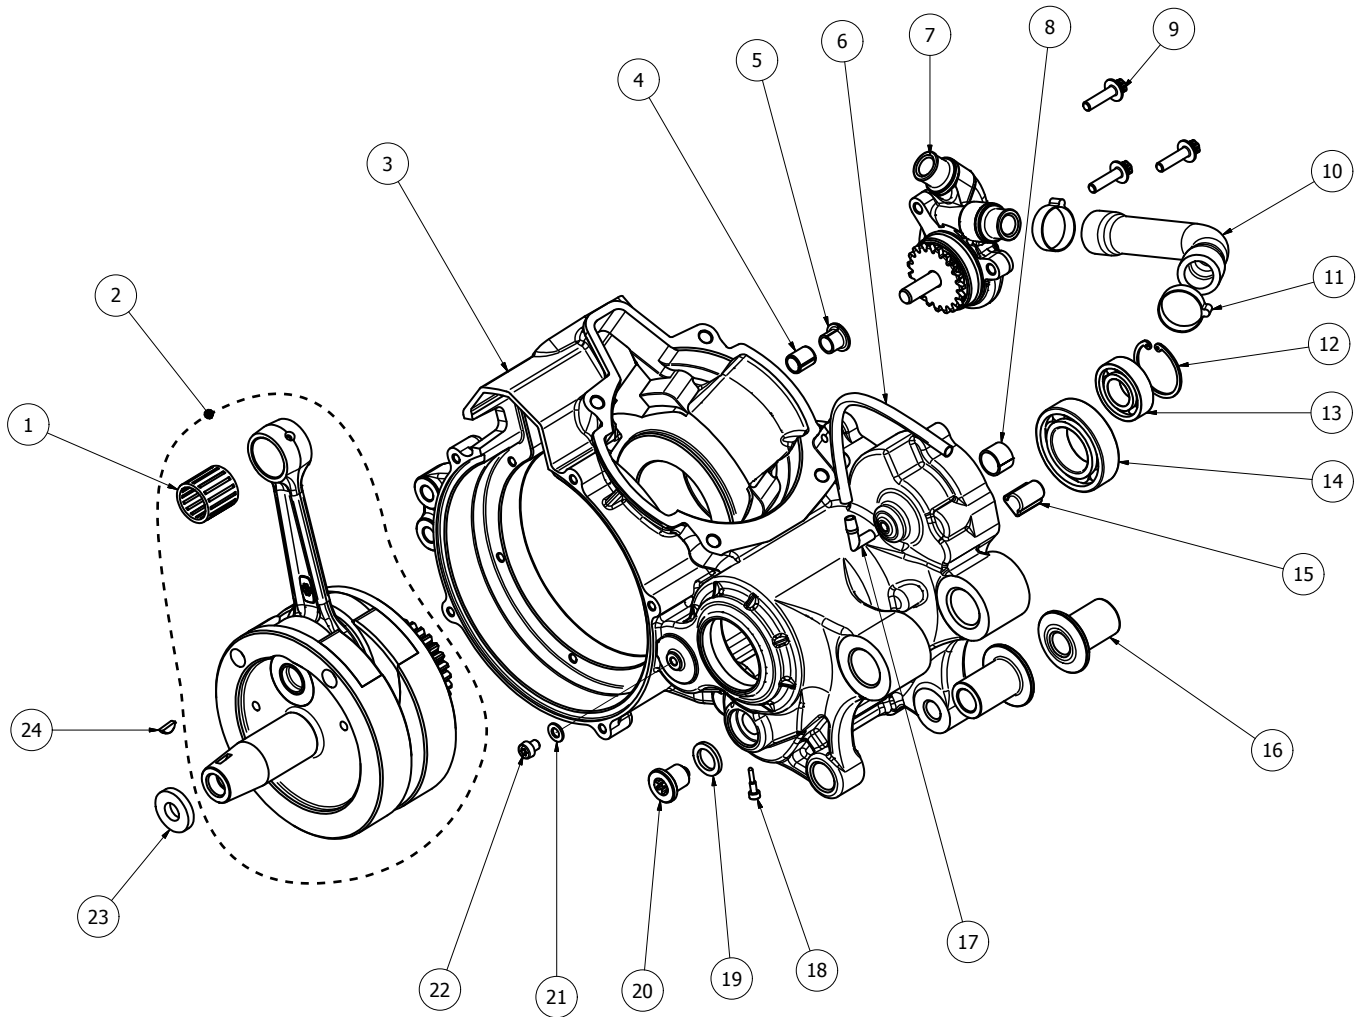

<i>REF</i>	<i>CODE</i>	<i>NAME</i>	<i>QUANTITY</i>
1	125: 152018QA	NEEDLE BEARING	1
	250 / 280 / 300: 182222QA		
2	125: 3000020614	CRANKSHAFT	1
	250 / 280 / 300: 3000020213		
3	1000020214	CRANKCASE	1
4	0810120A	FRICTION BEARING	1
5	081009.50B	FRICTION BEARING	1
6	9415010211	CRANKCASE BREATHER HOSE	1
7	5500020213	WATER PUMP ASSY	1
8	1214100A	FRICTION BEARING	1
9	052008AA	M5x20 SCREW	3
10	5710020211	CYLINDER WATER HOSE	1
11	2108UA	CLAMP	2
12	320000WC	SEEGER Ø32	1
13	203210PA	BEARING	1
14	254212PA	BEARING	1
15	7160020211	KICKSTART PEDAL STOP	1
16	4200010211	REAR ENGINE CENTERING BUSHING	2
17	1350020211	BREATHER PIPE	1
18	3350020211	CRANKSHAFT BEARING POS. SCREW	1
19	121802NF	WASHER	1
20	1300020211	OIL DRAINING BOLT	1
21	050915NF	WASHER	1
22	050608AA	M5x6 SCREW	1
23	102540HB	WASHER	1
24	3300020211	WOODRUFF KEY 10x3,7x3	1