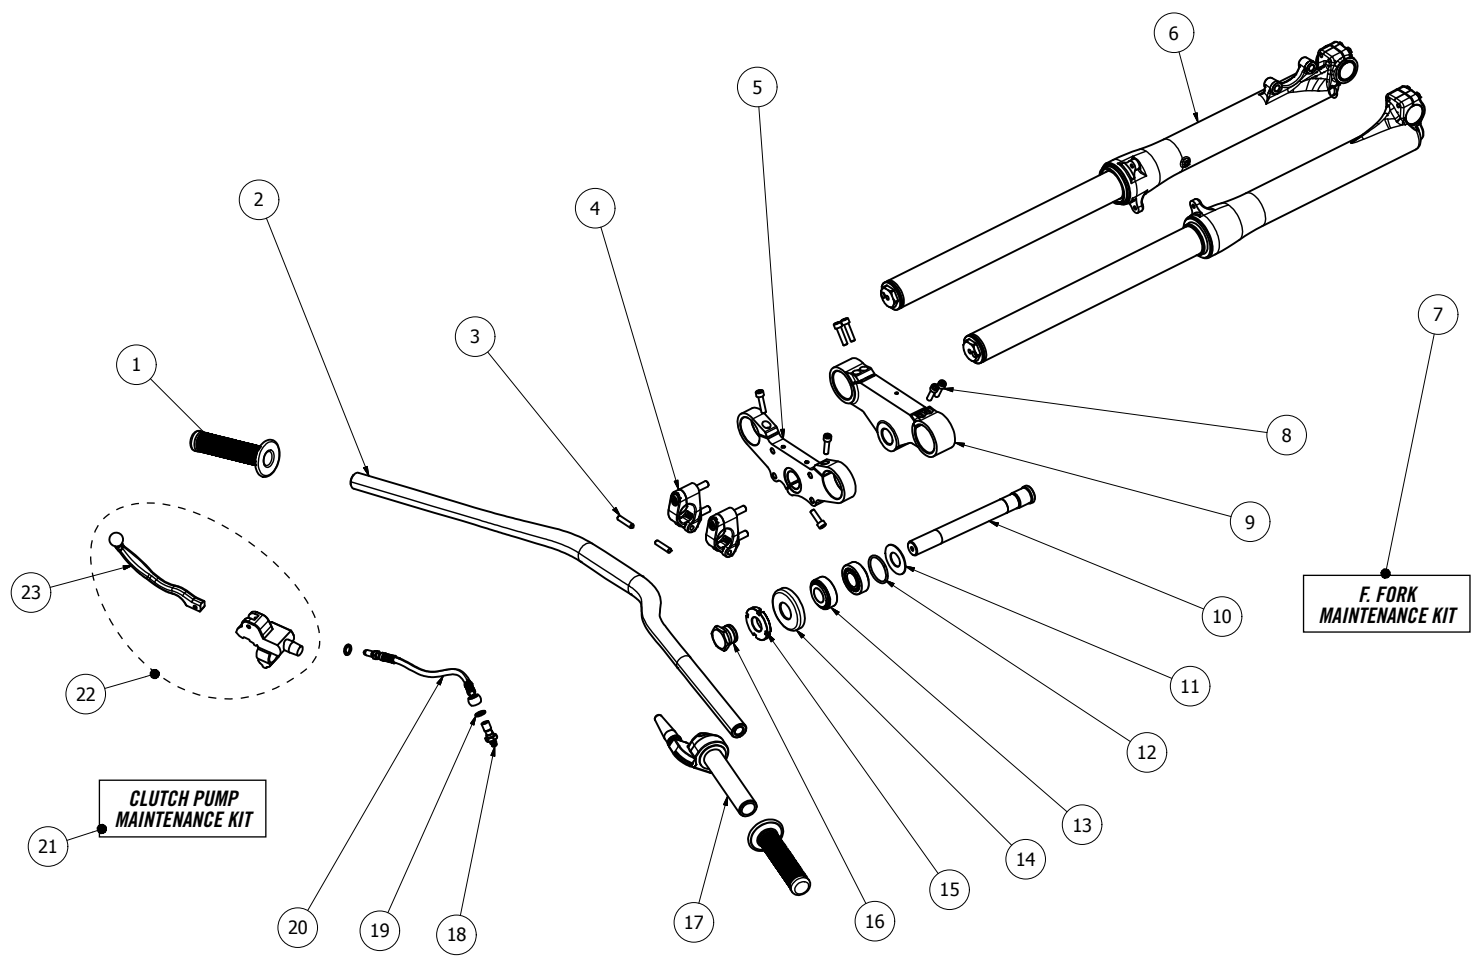

ORIGINAL PARTS TRI 2014

CONTENTS	PAGE
·Cycle part:	
Part 1: Frame	2
Part 2: Steering	4
Part 3: Front wheel	6
Part 4: Swing arm	8
Part 5: Rear wheel	10
Part 6: Plastics	12
Part 7: Admission	14
Part 8: Cooler	16
Part 9: Exhaust	18
Part 10: Other elements	20
·Motor part:	
Part 1: Crankcase	22
Part 2: Cylinder	24
Part 3: Ignition	26
Part 4: Gear/clutch system	28
Part 5: Kickstart set	30
·Electric part:	
Part 1: Electric injection system	32
Part 2: Light installation	34
·Ossa engineering tools	36
·Ossa stickers	37

<i>REF</i>	<i>CODE</i>	<i>NAME</i>	<i>QUANTITY</i>
1	083012BG	TORX M8x30	2
2	1500010212	FOOTREST KIT	1
3	1511010211	FOOTREST SCREW	2
4	051608CA	TORX M5x16	2
5	0508LA	NUT CLIP M5	10
6	052008BB	TORX M5x20	4
7	051208CA	TORX M5x12	2
8	5221030213	ECU SUPPORT	1
9	051208BB	TORX M5x12	1
10	5240030213	ECU HEATSHIELD PROTECTOR	1
11	5230030512	ECU SUPPORT BELT	1
12	9415010211	BREATHER HOSE	1
13	1350020211	BREATHER PIPE	1
14	9410010211	FUEL TANK CAP	1
15	224000TD	O-RING 22x4	1
16	32004QB	STEERING BEARING	1
17	1000010213	FRAME	1
18	3000040211	FRAME TRIMS SET	1
19	5030040211	AIR BOX FILTER FOAM	1
20	082412HA	SCREW M8x24	8
21	051608AA	SCREW M5x16	8
22	051208AA	TORX M5x12	3
23	084512CA	TORX M8x45	1
24	1460010211	CRANKCASE RUBBER PROTECTOR	1
25	1450010211	ENGINE PROTECTOR PLATE	1
26	108012HA-R	ENGINE-FRAME SPECIAL SCREW	1

REF	CODE	NAME	QUANTITY
1	052008AA	M5x20 TORX	5
2	7300030211	IGNITION COVER	1
3	104012AB	M10x40 SCREW	1
4	051208AA	TORX M5x12 INOX	2
5	7100030211	ACG SET	1
6	7210030211	STATOR WIRES SUPPORT PLATE	1
7	051608BB	M5x16 TORX	6
8	051608AE	M5x16 TORX	3
9	3400020213	INNER CRANKSHAFT COVER	1
10	9570020211	INNER CRANKSHAFT COVER GASKET	1
11	3420020211	INNER CRANKSHAFT COVER INSERT	1
12	3320020213	WASHER 28X34X0,8	1
13	3430020213	BEARING	1
14	253207SB	SEALING	2
15	052508AF	M5X25 TORX	3
16	102540HB	WASHER 10x25x4	1