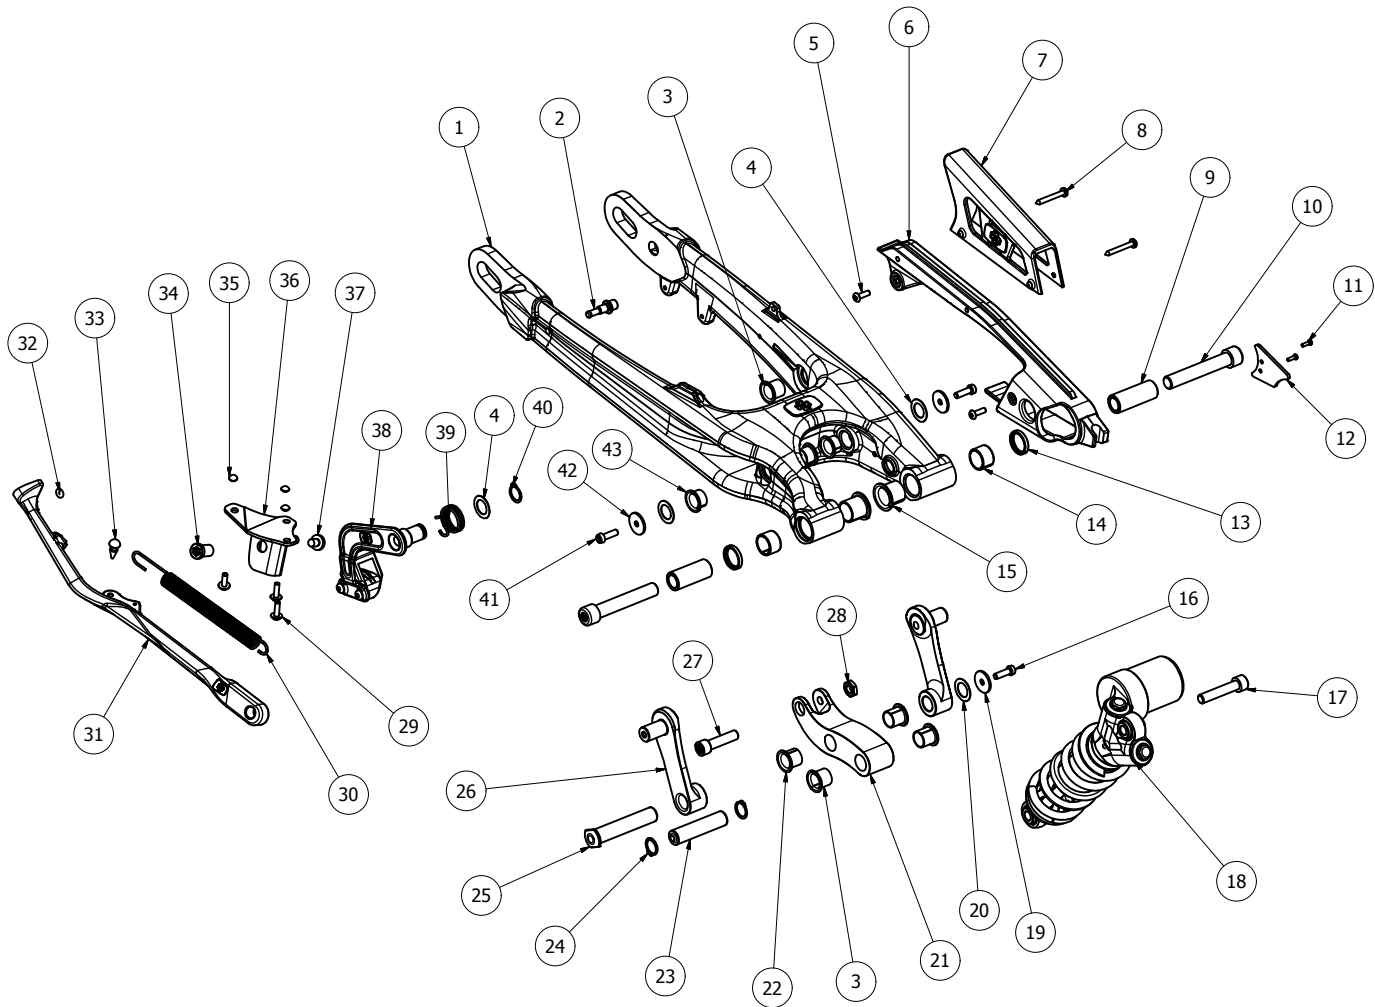

<i>REF</i>	<i>CODE</i>	<i>NAME</i>	<i>QUANTITY</i>
1	4000010212	SWING ARM	1
2	7750010211	REAR BRAKE CALIPER SCREW	1
3	1618170B	FRICTION BEARING	3
4	162505NI	WASHER	3
5	051208BB	TORX M5X12	2
6	9030040211	CHAIN GUIDE	1
7	9025040211	CHAIN PROTECTOR	1
8	043800FB	TAPPING SCREW	2
9	4120010211	SWING ARM SHAFT BUSH	2
10	148015DA	SWING ARM SHAFT SPECIAL SCREW	2
11	030900FB	TORX ST 3,9X9,5	2
12	9035040211	CHAIN PROTECTION PLATE	1
13	202604SH	SEALING	2
14	202321.50B	FRICTION BEARING	2
15	2023150A	FRICTION BEARING	2
16	061210AA	TORX M6X12	1
17	105012AA	SCREW	1
18	3000010211	REAR SHOCK ABSORBER OHLINS	1
19	062802NA	WASHER	1
20	202805NI	WASHER	1

<i>REF</i>	<i>CODE</i>	<i>NAME</i>	<i>QUANTITY</i>
21	3200010214	ROCKER ARM	1
22	202316.50B	FRICTION BEARING	2
23	3230010214	ROCKER ARM - FRAME SHAFT	1
24	160000WF	SEEGER	2
25	3220010214	ROCKER ARM SHAFT	1
26	3300010214	LINKER ASSY	2
27	104012HA	SHOCK ABSORBER LOWER SCREW	1
28	1012KG	NUT M10	1
29	051608BB	TORX M5x16	3
30	1530010211	SIDE STAND SPRING	1
31	1525010211	SIDE STAND	1
32	060400TA	O-RING 6x4	1
33	1550010211	SIDE STAND STOP BLOCK	1
34	1540010211	SIDE STAND BUSH GUIDE	1
35	0511XB	THREADED RIVET M5	3
36	1520010211	SIDE STAND SUPPORT	1
37	081012BA	SCREW M8x10	1
38	4450010211	CHAIN TENSOR SET	1
39	4460010211	CHAIN TENSOR SPRING	1
40	160000WD	SEEGER	1
41	062010AA	TORX M6X20	2
42	062402NA	WASHER	2
43	1618120B	FRICTION BEARING	4