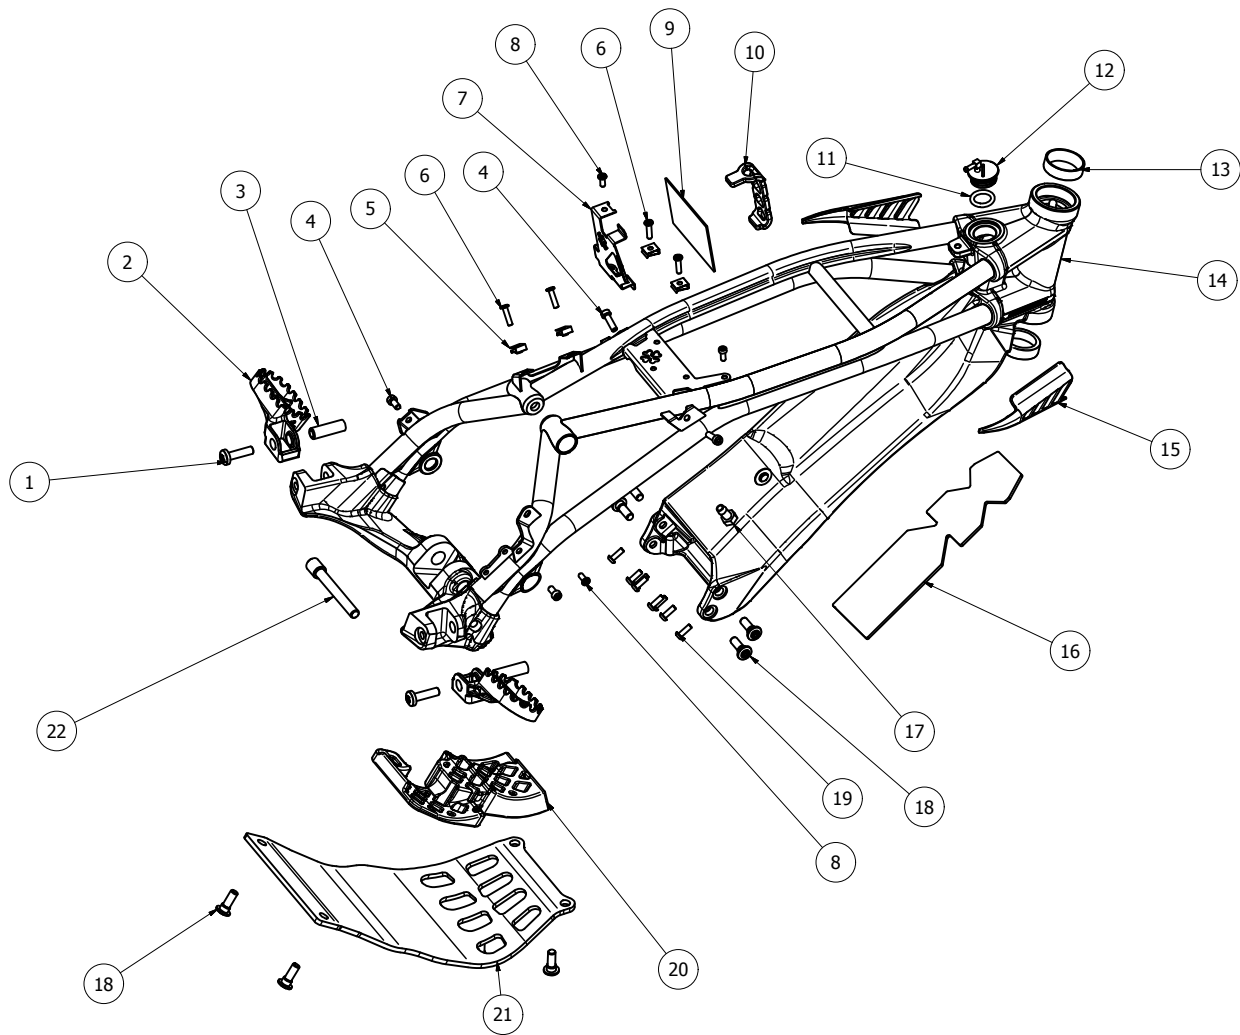

ORIGINAL PARTS EXPLORER 2014

CONTENTS	PAGE
·Cycle part:	
Part 1: Frame	2
Part 2: Subframe	4
Part 3: Steering	6
Part 4: Front wheel	8
Part 5: Swing arm	10
Part 6: Rear wheel	12
Part 7: Front plastics	14
Part 8: Rear plastics	16
Part 9: Admission	18
Part 10: Cooler	20
Part 11: Exhaust	22
·Motor part:	
Part 1: Crankcase	24
Part 2: Cylinder	26
Part 3: Ignition	28
Part 4: Gear/clutch system	30
Part 5: Kickstart set	32
·Electric part:	
Part 1: Electric injection system	34
Part 2: Light installation	36
·Ossa engineering tools	38
·Ossa stickers	39

<i>REF</i>	<i>CODE</i>	<i>NAME</i>	<i>QUANTITY</i>
1	083012BG	TORX M8x30	2
2	1500010514	FOOTREST KIT	1
3	1511010211	FOOTREST SCREW	2
4	061610AB	TORX M6x16	4
5	0508LA	NUT CLIP M5	6
6	052008BB	TORX M5x20	4
7	5221030213	ECU SUPPORT	1
8	051208BB	TORX M5X12	3
9	5240030213	ECU HEATSHIELD PROTECTOR	1
10	5230030512	ECU SUPPORT BELT	1
11	224000TD	O-RING 22x4	1
12	9435010512	ALUMINUM FUEL TANK CAP	1
13	32004QB	STEERING BEARING	2
14	1000010514	FRAME	1
15	3000040211	FRAME TRIMS SET	1
16	5030040211	AIR BOX FILTER FOAM	1
17	9152010512	FUEL TANK SPIKE	1
18	082412HA	SCREW M8x24	8
19	051608AA	SCREW M5x16	8
20	1460010211	CRANKCASE RUBBER PROTECTOR	1
21	1450010211	ENGINE PROTECTOR PLATE	1
22	108012HA-R	ENGINE-FRAME SPECIAL SCREW	1

<i>REF</i>	<i>CODE</i>	<i>NAME</i>	<i>QUANTITY</i>
1	1800010512	REAR FOOTREST KIT	2
2	063510BA	TORX M6x35	2
3	062010BB	TORX M6x20	4
4	0610KJ	M6 NUT	6
5	1512010512	REAR FOOTREST SUPPORT RIGHT	1
6	1300040514	SUBFRAME	1
7	051608BB	TORX M5x15	1
8	1560010512	PASSENGER HOLDER	1
9	052008AA	TORX M5x20	2
10	0508LA	NUT CLIP M5	2
11	6130030211	SILENBLOCK	2
12	7440020211	REAR FOOTREST BALL	2
13	7430020211	REAR FOOTREST SPRING	2
14	1517010512	REAR FOOTREST SUPPORT LEFT	1