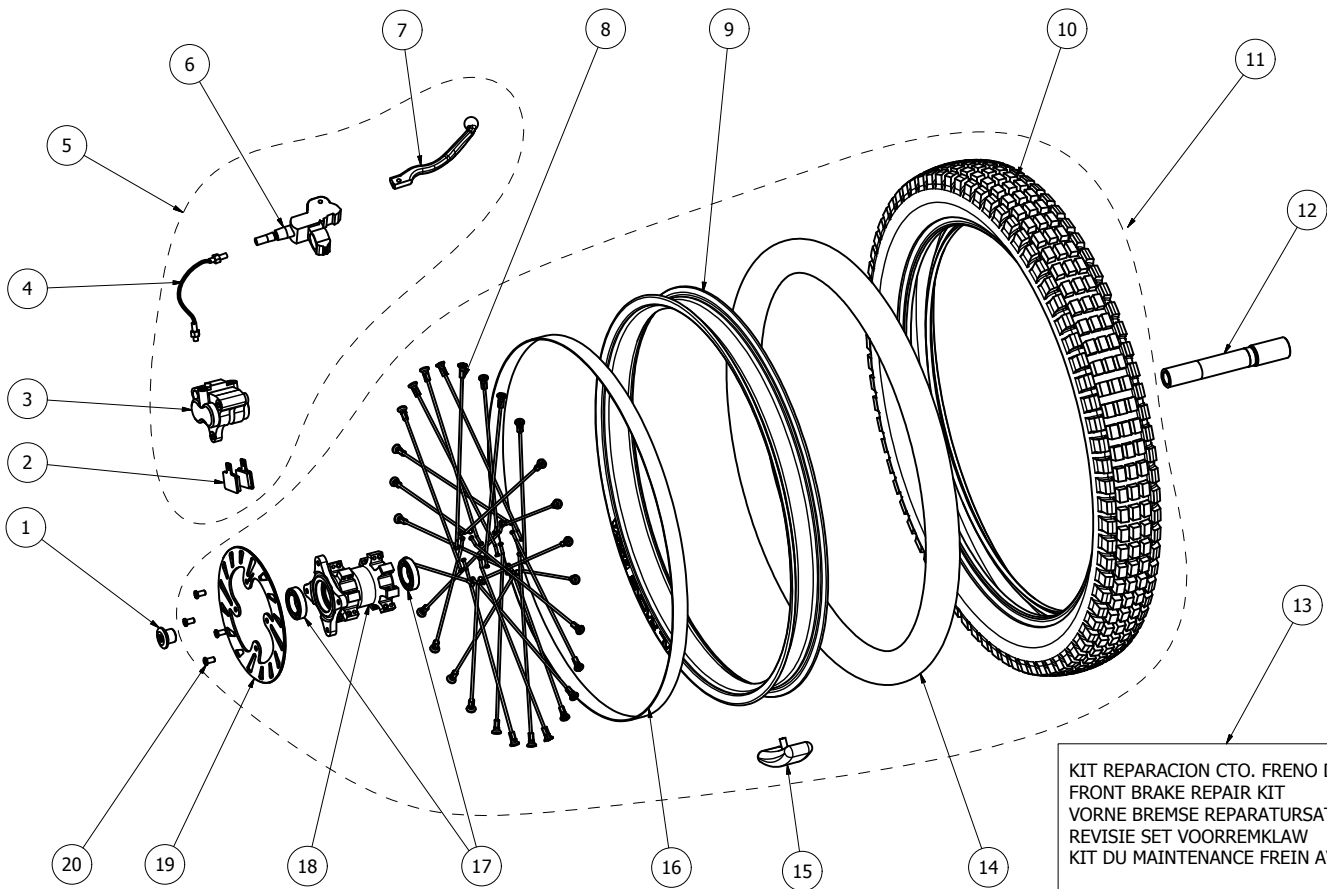

KIT REPARACION CTO. FRENO DEL.
FRONT BRAKE REPAIR KIT
VORNE BREMSE REPARATURSATZ
REVISIE SET VOORREMKLAW
KIT DU MAINTENANCE FREIN AVANT

<i>REF</i>	<i>CODE</i>	<i>NAME</i>	<i>QUANTITY</i>
1	181515HA	FRONT WHEEL SCREW	1
2	7400010211	FRONT BRAKE PADS	1
3	7200010211	FRONT BRAKECALIPER	1
4	7300010211	FRONT BRAKE TUBE	1
5	7000010211	FRONT WHEEL BRAKE KIT	1
6	7100010211	FRONT WHEEL BRAKE PUMP	1
7	7320010211	FRONT WHEEL BRAKE LEVER	1
8	5310010212	FRONT WHEEL SPOKES KIT, BLACK	28
9	5110010211	FRONT RIM	1
10	5600010512	FRONT TYRE	1
11	5000010512	FRONT WHEEL SET	1
12	5010010211	FRONT WHEEL SHAFT	1
13	7499010211	REPAIR KIT FRONT BRAKE SET	1
14	5620010211	FRONT INNER TUBE	1
15	5610010211	CLAMP TYRE	1
16	5615010211	FRONT RIMSTRIP	1
17	254209PA	FRONT HUB BEARINGS	2
18	5210010211	FRONT HUB	1
19	5400010211	FRONT WHEEL BRAKE DISK	1
20	061210AA	SCREW	4