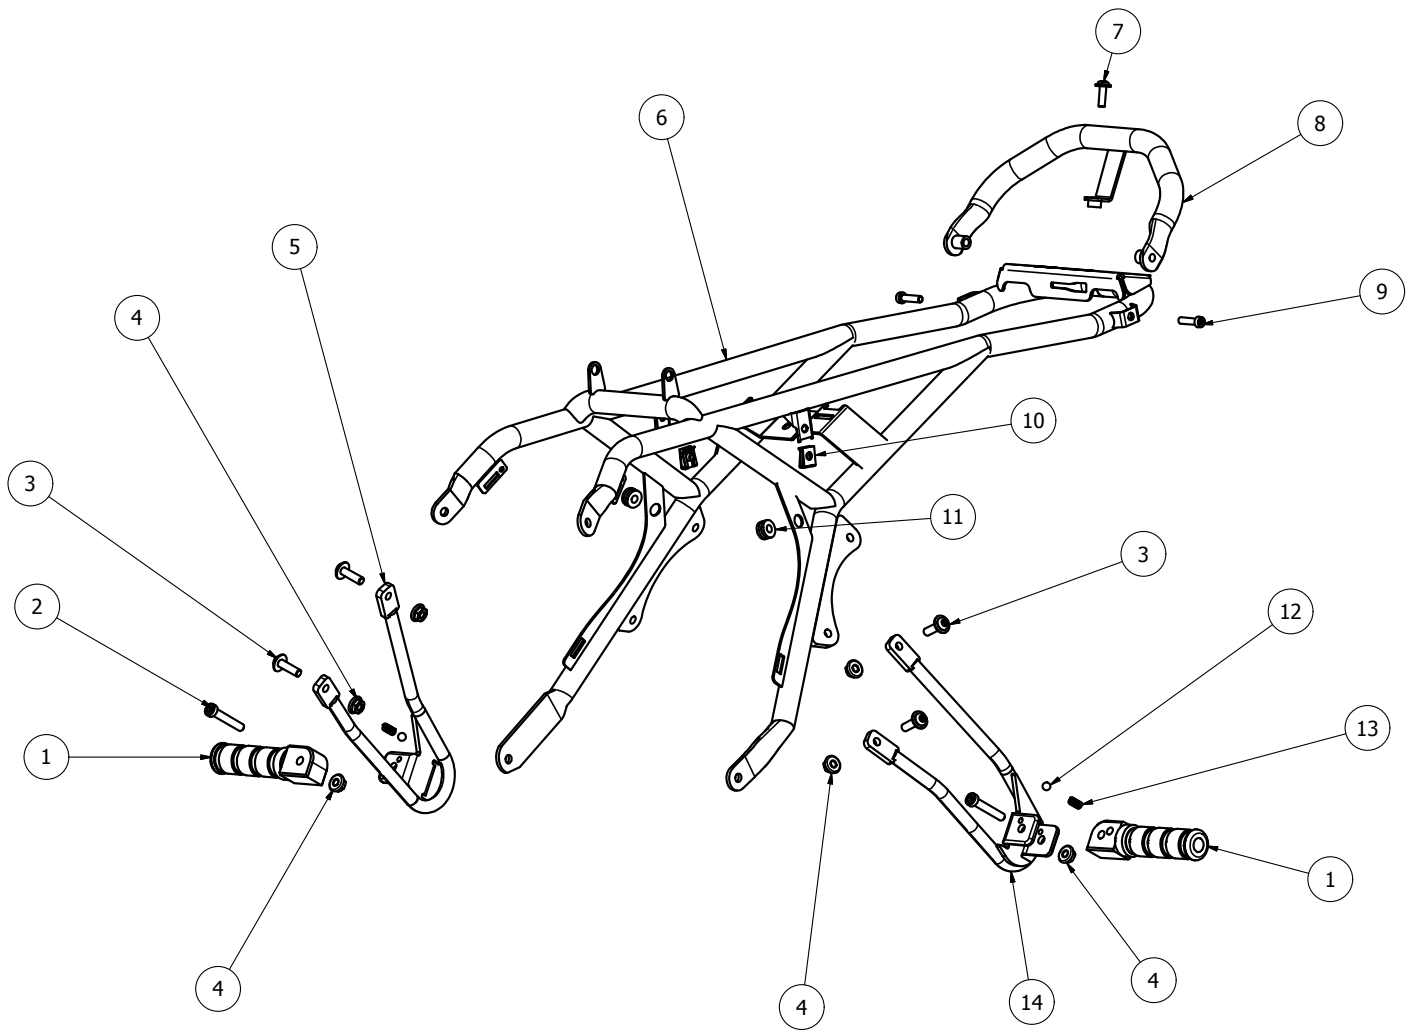

ORIGINAL PARTS EXPLORER 2014

CONTENTS	PAGE
·Cycle part:	
Part 1: Frame	2
Part 2: Subframe	4
Part 3: Steering	6
Part 4: Front wheel	8
Part 5: Swing arm	10
Part 6: Rear wheel	12
Part 7: Front plastics	14
Part 8: Rear plastics	16
Part 9: Admission	18
Part 10: Cooler	20
Part 11: Exhaust	22
·Motor part:	
Part 1: Crankcase	24
Part 2: Cylinder	26
Part 3: Ignition	28
Part 4: Gear/clutch system	30
Part 5: Kickstart set	32
·Electric part:	
Part 1: Electric injection system	34
Part 2: Light installation	36
·Ossa engineering tools	38
·Ossa stickers	39

<i>REF</i>	<i>CODE</i>	<i>NAME</i>	<i>QUANTITY</i>
1	083012BG	TORX M8x30	2
2	1500010514	FOOTREST KIT	1
3	1511010211	FOOTREST SCREW	2
4	061610AB	TORX M6x16	4
5	0508LA	NUT CLIP M5	6
6	052008BB	TORX M5x20	4
7	5221030213	ECU SUPPORT	1
8	051208BB	TORX M5X12	3
9	5240030213	ECU HEATSHIELD PROTECTOR	1
10	5230030512	ECU SUPPORT BELT	1
11	224000TD	O-RING 22x4	1
12	9435010512	ALUMINUM FUEL TANK CAP	1
13	32004QB	STEERING BEARING	2
14	1000010514	FRAME	1
15	3000040211	FRAME TRIMS SET	1
16	5030040211	AIR BOX FILTER FOAM	1
17	9152010512	FUEL TANK SPIKE	1
18	082412HA	SCREW M8x24	8
19	051608AA	SCREW M5x16	8
20	1460010211	CRANKCASE RUBBER PROTECTOR	1
21	1450010211	ENGINE PROTECTOR PLATE	1
22	108012HA-R	ENGINE-FRAME SPECIAL SCREW	1

<i>REF</i>	<i>CODE</i>	<i>NAME</i>	<i>QUANTITY</i>
1	1800010512	REAR FOOTREST KIT	2
2	063510BA	TORX M6x35	2
3	062010BB	TORX M6x20	4
4	0610KJ	M6 NUT	6
5	1512010512	REAR FOOTREST SUPPORT RIGHT	1
6	1300040514	SUBFRAME	1
7	051608BB	TORX M5x15	1
8	1560010512	PASSENGER HOLDER	1
9	052008AA	TORX M5x20	2
10	0508LA	NUT CLIP M5	2
11	6130030211	SILENBLOCK	2
12	7440020211	REAR FOOTREST BALL	2
13	7430020211	REAR FOOTREST SPRING	2
14	1517010512	REAR FOOTREST SUPPORT LEFT	1