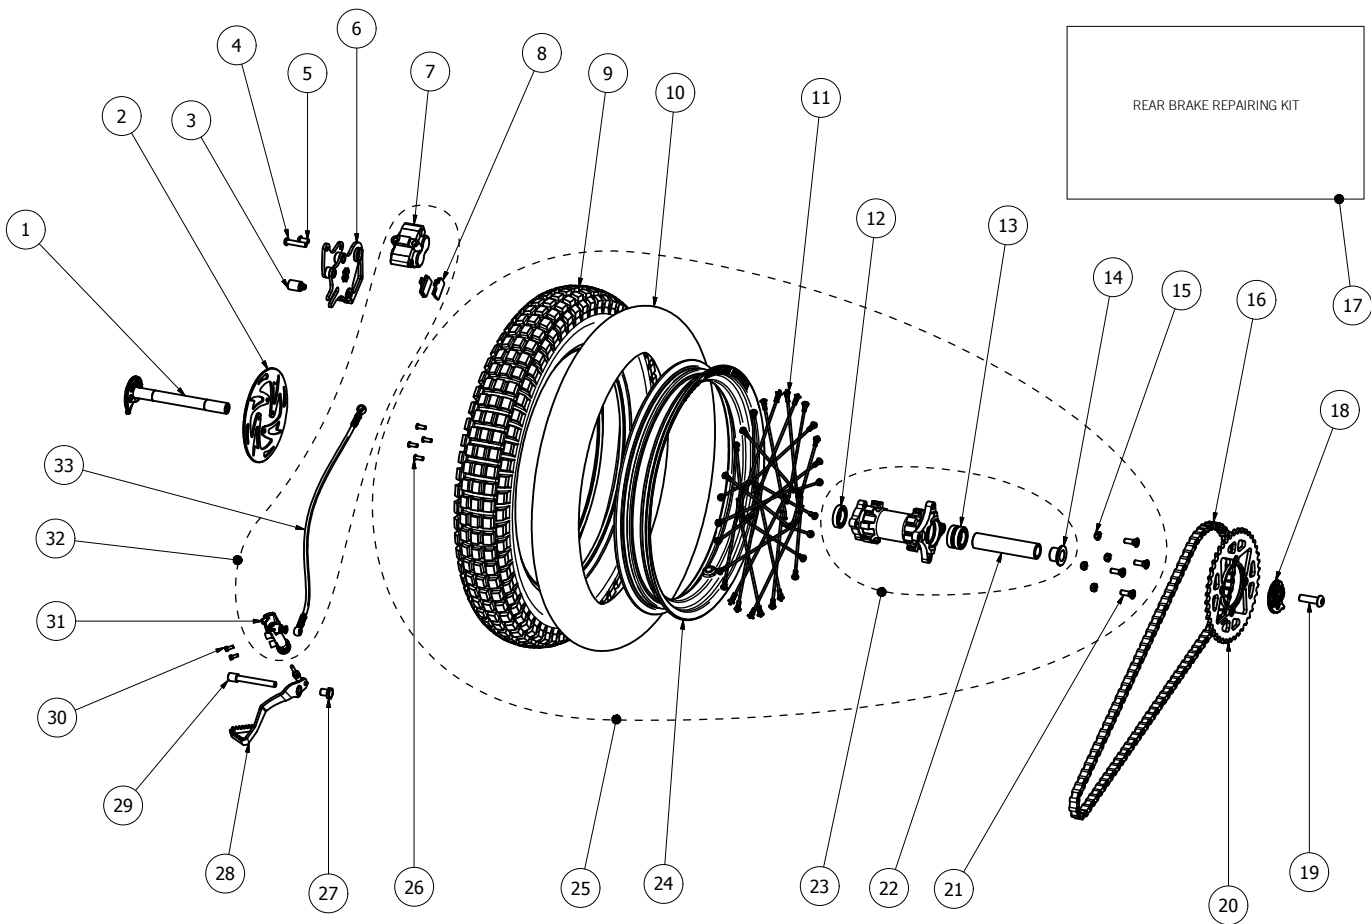

<i>REF</i>	<i>CODE</i>	<i>NAME</i>	<i>QUANTITY</i>
1	6020010211	REAR WHEEL SHAFT ASSEMBLY	1
2	6400010512	REAR BRAKE DISK	1
3	1700010211	LOCK SET	1
4	084012AA	TORX M8X40	1
5	081512AA	TORX M8X15	1
6	7730010512	REAR BRAKE CALIPER SUPPORT	1
7	7200010211	REAR BRAKE CALIPER	1
8	7400010211	FRONT WHEEL BRAKE PADS	1
9	6600010512	REAR TYRE	1
10		REAR WHEEL CHAMBER	1
11	6310010512	REAR WHEEL SPOKES SET, BLACK	28
12	204012PA	BEARING	1
13	254209PA	BEARING	2
14	6040010212	REAR WHEEL SPACER	1
15	0812KK	M8 NUT	4
16	4400010211	CHAIN SET	1
17	7999010211	REAR BRAKE REPAIRING KIT	

<i>REF</i>	<i>CODE</i>	<i>NAME</i>	<i>QUANTITY</i>
18	6030010211	REAR WHEEL TENSOR PLATE	1
19	124012BA	SCREW M12x40	1
20	6500010211	SPROKET Z42	1
21	082412HA	SCREW M8x24	4
22	6042010211	REAR WHEEL SPACER	1
23	6210010212	REAR HUB	1
24	6110010512	REAR RIM	1
25	6000010512	REAR WHEEL SET	1
26	061610AB	DISC BRAKE SCREWS	4
27	7830010211	REAR BRAKE PEDAL BUSHING	1
28	7820010211	REAR BRAKE PEDAL	1
29	084512CA	TORX M8x45	1
30	051208AA	TORX M5x12	2
31	7600010211	REAR BRAKE PUMP	1
32	7500010512	REAR BRAKE SET	1
33	7800010211	REAR BRAKE LINE	1