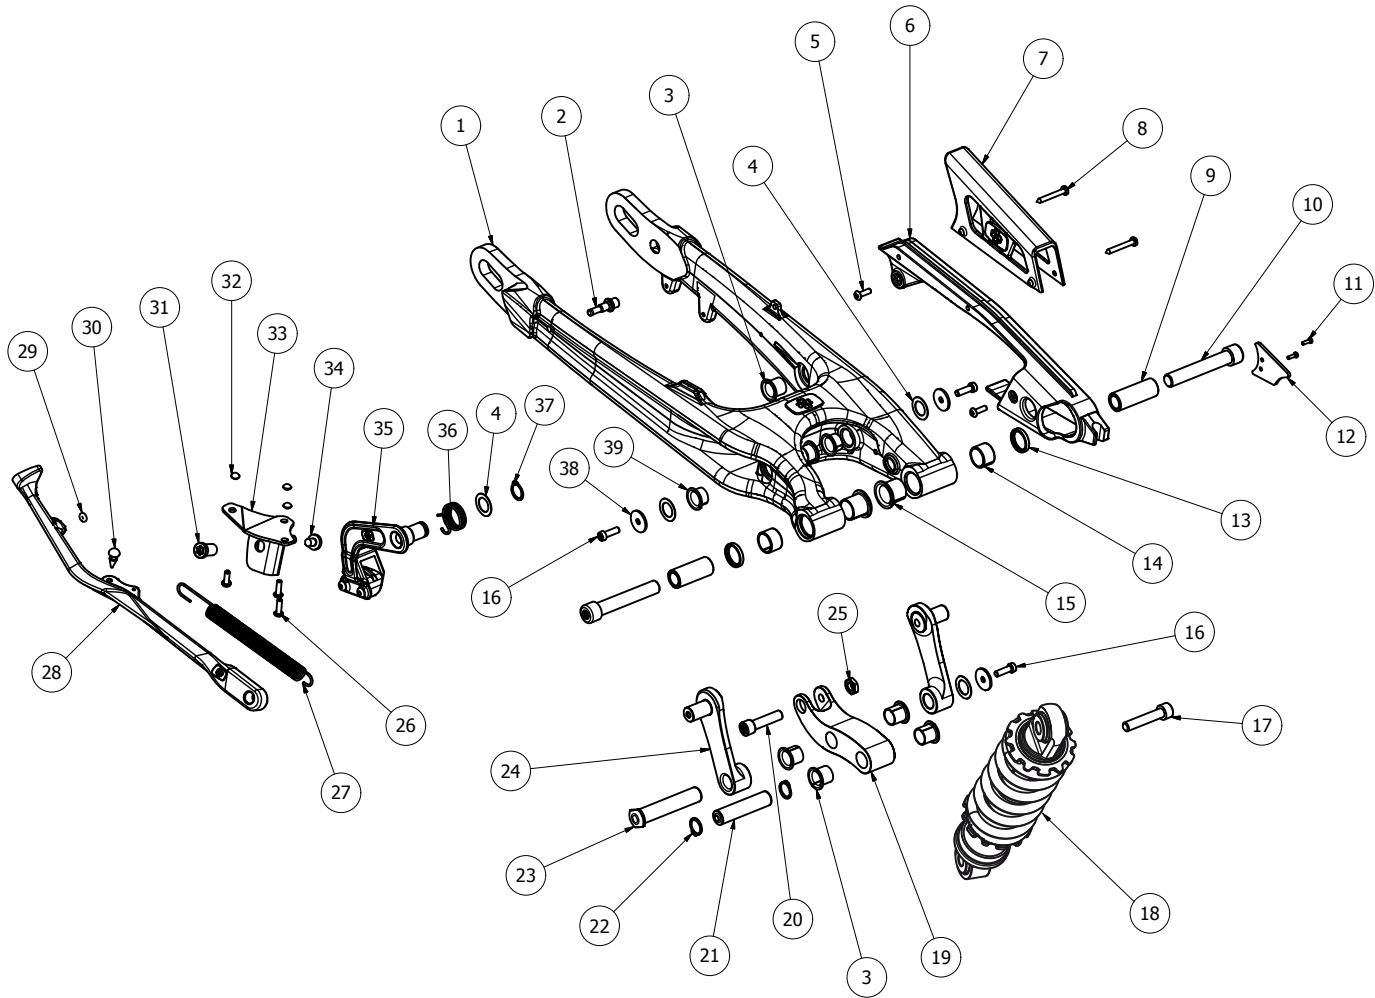

<i>REF</i>	<i>CODE</i>	<i>NAME</i>	<i>QUANTITY</i>
1	4000010212	SWING ARM	1
2	7750010512	REAR BRAKE CALIPER SCREW	1
3	1618170B	FRICTION BEARING	5
4	162505NI	WASHER	3
5	051208BB	TORX M5X12	2
6	9030040211	CHAIN GUIDE	1
7	9025040211	CHAIN PROTECTOR	1
8	043800FB	TAPPING SCREW	2
9	4120010211	SWING ARM SHAFT BUSH	2
10	148015DA	SWING ARM SHAFT SPECIAL SCREW	2
11	030900FB	TORX ST 3,9X9,5	2
12	9035040211	CHAIN PROTECTION PLATE	1
13	202604SH	SEALING	2
14	202321.50B	FRICTION BEARING	2
15	2023150A	FRICTION BEARING	2
16	051208AA	TORX M5X12	3
17	105012AA	SCREW	1
18	3000010512	REAR SHOCK ABSORBER	1
19	3200010211	ROCKER ARM	1
20	104012HA	SHOCK ABSORBER LOWER SCREW	1

<i>REF</i>	<i>CODE</i>	<i>NAME</i>	<i>QUANTITY</i>
21	3230010211	ROCKER ARM - FRAME SHAFT	1
22	160000WF	SEEGER	2
23	3220010211	ROCKER ARM SHAFT	1
24	3200010211	LINKER ASSY	2
25	1012KG	NUT M10	1
26	051608BB	TORX M5x16	3
27	1530010211	SIDE STAND SPRING	1
28	1525010211	SIDE STAND	1
29	060400TA	O-RING 6x4	1
30	1550010211	SIDE STAND STOP BLOCK	1
31	1540010211	SIDE STAND BUSH GUIDE	1
32	0511XB	THREADED RIVET M5	3
33	1520010211	SIDE STAND SUPPORT	1
34	081012BA	SCREW M8x10	1
35	4450010211	CHAIN TENSOR SET	1
36	4460010211	CHAIN TENSOR SPRING	1
37	160000WD	SEEGER	1
38	062402NA	WASHER	2
39	1618120B	FRICTION BEARING	4