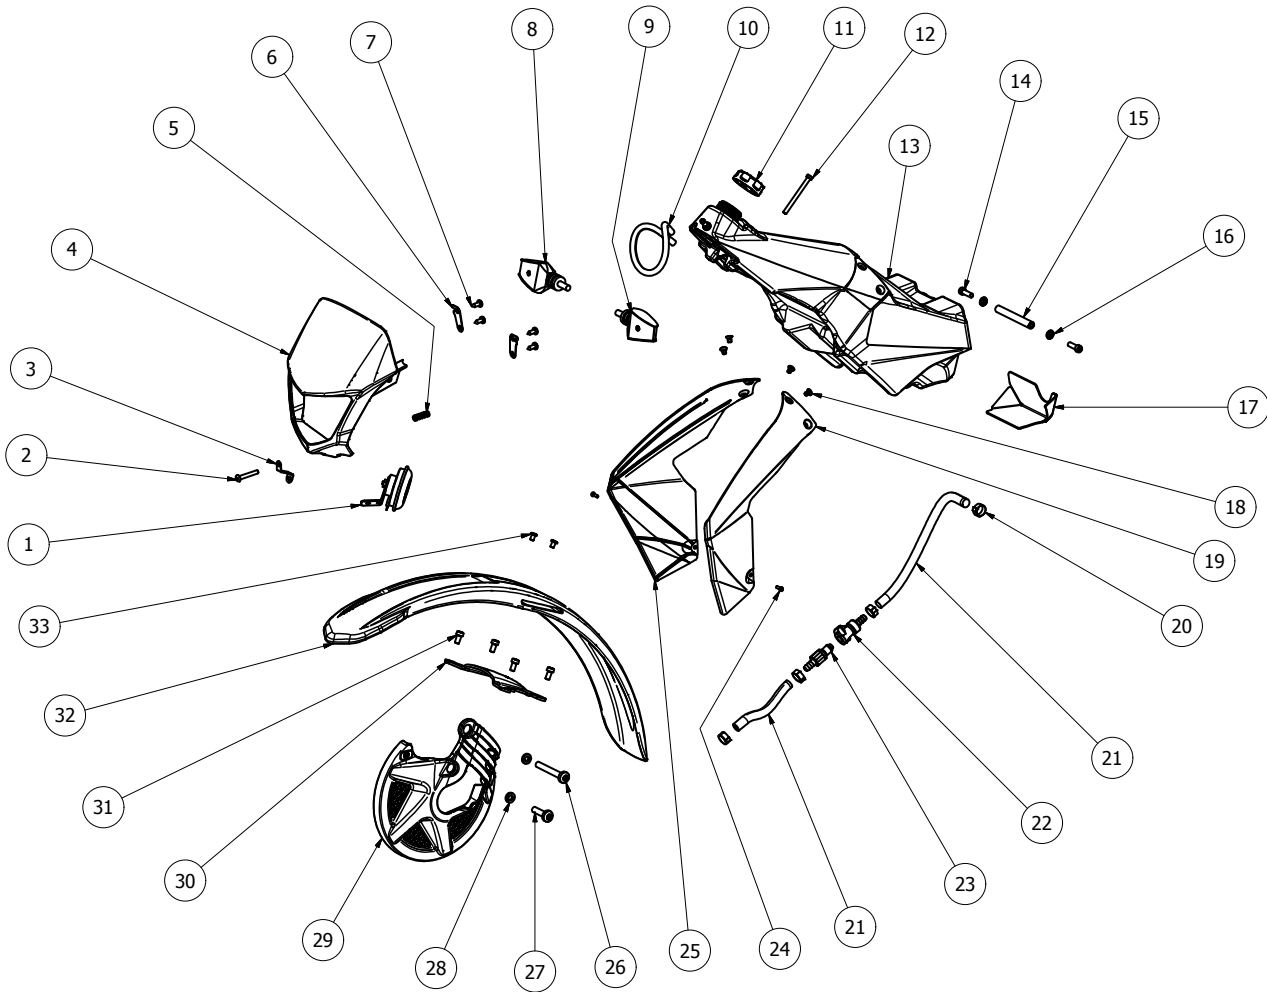

<i>REF</i>	<i>CODE</i>	<i>NAME</i>	<i>QUANTITY</i>
1	6200030211	HORN	1
2	053508AA	HEADLIGHT ADJUSTING SCREW	1
3	2115030212	HEADLIGHT MASK SUPPORT	1
4	1010040211	HEADLIGHT MASK	1
5	2120030211	HEADLIGHT ADJUSTING SPRING	1
6	2110030211	LAMP SUPPORT	2
7	051000FA	HEADLIGHT SCREWS	4
8	2300030211	INDICATOR-A	1
9	2350030211	INDICATOR-B	1
10	9415010514	FUEL TANK AIR HOSE	1
11	9410010512	TANK CAP	1
12	056008BA	TORX M5X60	1
13	9400010512	FUEL TANK	1
14	062010AA	TORX M6x20	2
15	9455010512	TANK HINGE	1
16	9460010512	TANK HINGE BUSHING	2
17	9425010512	HEATPROOF PROTECTOR OF FUEL TANK	1
18	051008CA	TORX M5x8 CHAMFER	4

<i>REF</i>	<i>CODE</i>	<i>NAME</i>	<i>QUANTITY</i>
19	4020040514	LEFT SHROUDS PANEL	1
20	1408UC	CLAMP	4
21	9151010512	FUEL QUICK CONNECT TUBE	2
22	9450010512	FEMALE FUEL QUICK CONNECT	1
23	9451010512	MALE FUEL QUICK CONNECT	1
24	030900FB	RADIATOR SCREW	2
25	4010040514	RIGHT SHROUDS PANEL	1
26	086012BG	TORX M8x60	1
27	083012BG	TORX M8x30	1
28	7255010211	FRONT DISC COVER WASHER	2
29	9010040211	FRONT DISC COVER	1
30	2650010211	FRONT FENDER SUPPORT PLATE	1
31	061210AA	TORX M6x12	4
32	2000040211	FRONT FENDER	1
33	050808AB	TORX M5X8	2