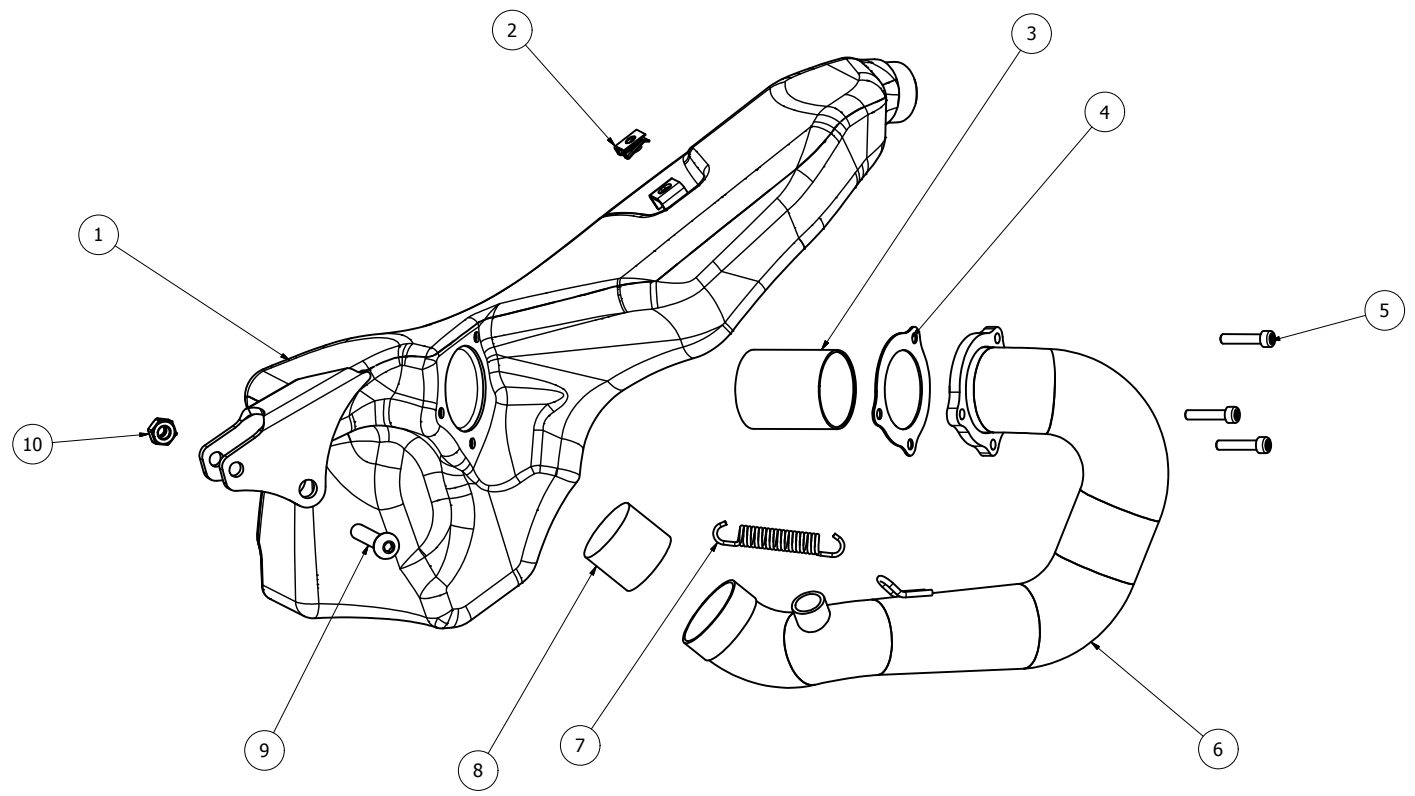

<i>REF</i>	<i>CODE</i>	<i>NAME</i>	<i>QUANTITY</i>
1	9650010211	EXHAUST ASSEMBLY	1
2	0508LA	NUT CLIP M5	1
3	9671010512	CATALYTIC CONVERTOR 42.5	1
4	9510010211	BEND EXHAUST GASKET	1
5	052008AA	M5x20 SCREW	3
6	9610010211	HEADER PIPE	1
7	9620010211	HEADER PIPE SPRING	1
8	9675010512	CATALYTIC CONVERTOR 32.25	1
9	084012AA	TORX M8x40	1
10	0812KG	M8 NUT	1