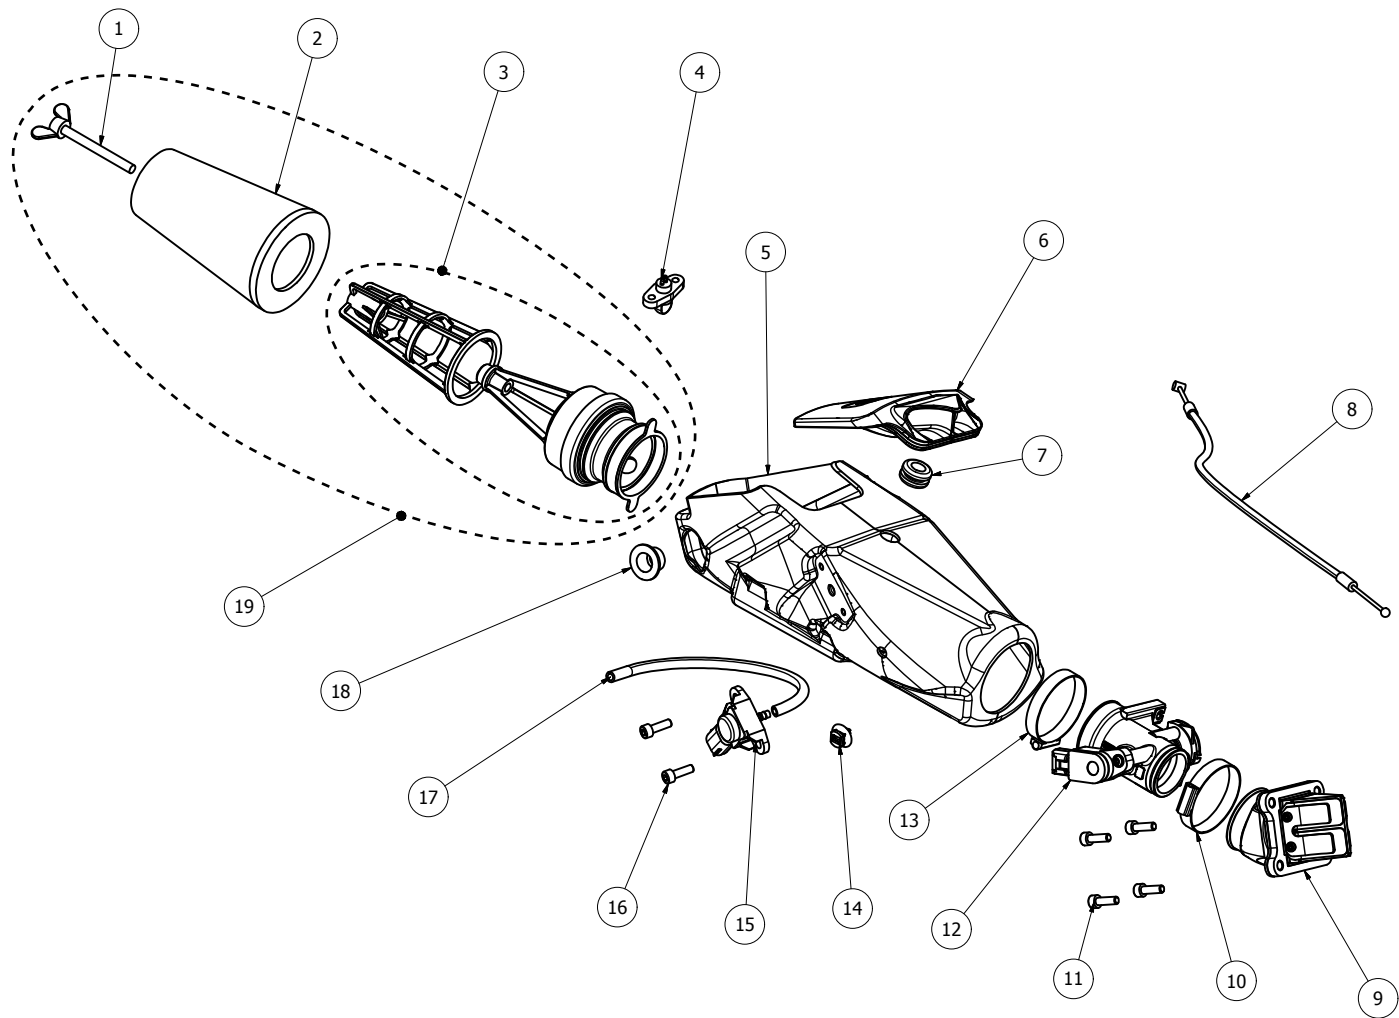

<i>REF</i>	<i>CODE</i>	<i>NAME</i>	<i>QUANTITY</i>
1	9340010213	AIR FILTER SCREW	1
2	9350010213	AIR FILTER FOAM	1
3	9330010213	AIR FILTER HOUSING	1
4	9250030211	AIR TEMPERATURE SENSOR	1
5	5000040211	AIRBOX	1
6	5020040211	AIR FILTER MANIFOLD	1
7	9410020211	RADIATOR SILENTBLOCK	1
8	9050010211	THROTTLE CABLE	1
9	9100020211	REED BLOCK ASSY	1
10	325009VA	CLAMP	1
11	051608DA	SCREW	4
12	9000010211	THROTTLE BODY ASSY	1
13	304509VA	CLAMP	1
14	5055040214	CABLE SUPPORT	1
15	9260030211	AIR PRESSURE SENSOR	1
16	051400FA	TORX. 40X14	2
17	9420010211	PRESSURE SENSOR INTAKE HOSE	1
18	5050040214	AIRBOX CAP	1
19	9300010213	AIR FILTER KIT	1