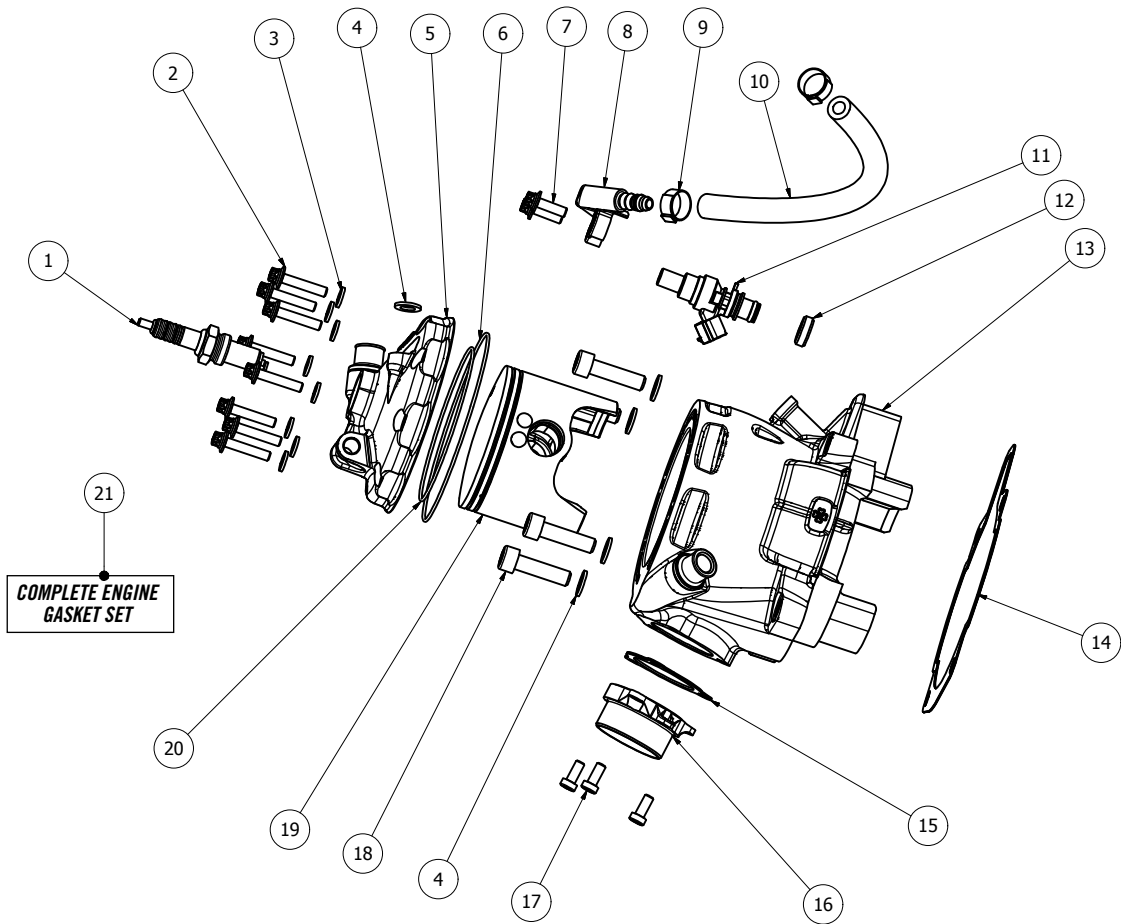

<i>REF</i>	<i>CODE</i>	<i>NAME</i>	<i>QUANTITY</i>
1	6300020211	SPARK PLUG NGK 5	1
2	052508AA	M5x25 TORX	8
3	051115NF	WASHER	8
4	081415NF	WASHER	5
5	6000020214	CYLINDER HEAD ASSY	1
6	10440178TA	O-RING NBR	1
7	051608BB	M5x16 SCREW	2
8	9120010211	INJECTOR CAP	1
9	1408UC	CLAMP	2
10	9150010211	FUEL LINE	1
11	9110010211	INJECTOR	1
12	9130010211	INJECTOR GASKET	1
13	6500020211	CYLINDER	1
14	9530020211	CYLINDER GASKET	1
15	9535020211	EXHAUST GASKET	1
16	6520020211	EXHAUST MANIFOLD	1
17	051208AA	M5x12 TORX	3
18	083012AA	M8x30 TORX	4
19	6612020211--A	PISTON A ASSY	1
	6612020211--B	PISTON B ASSY	1
	6612020211--C	PISTON C ASSY	1
20	8227178TB	O-RING NBR	1
21	9500020211	COMPLETE ENGINE GASKET SET	1