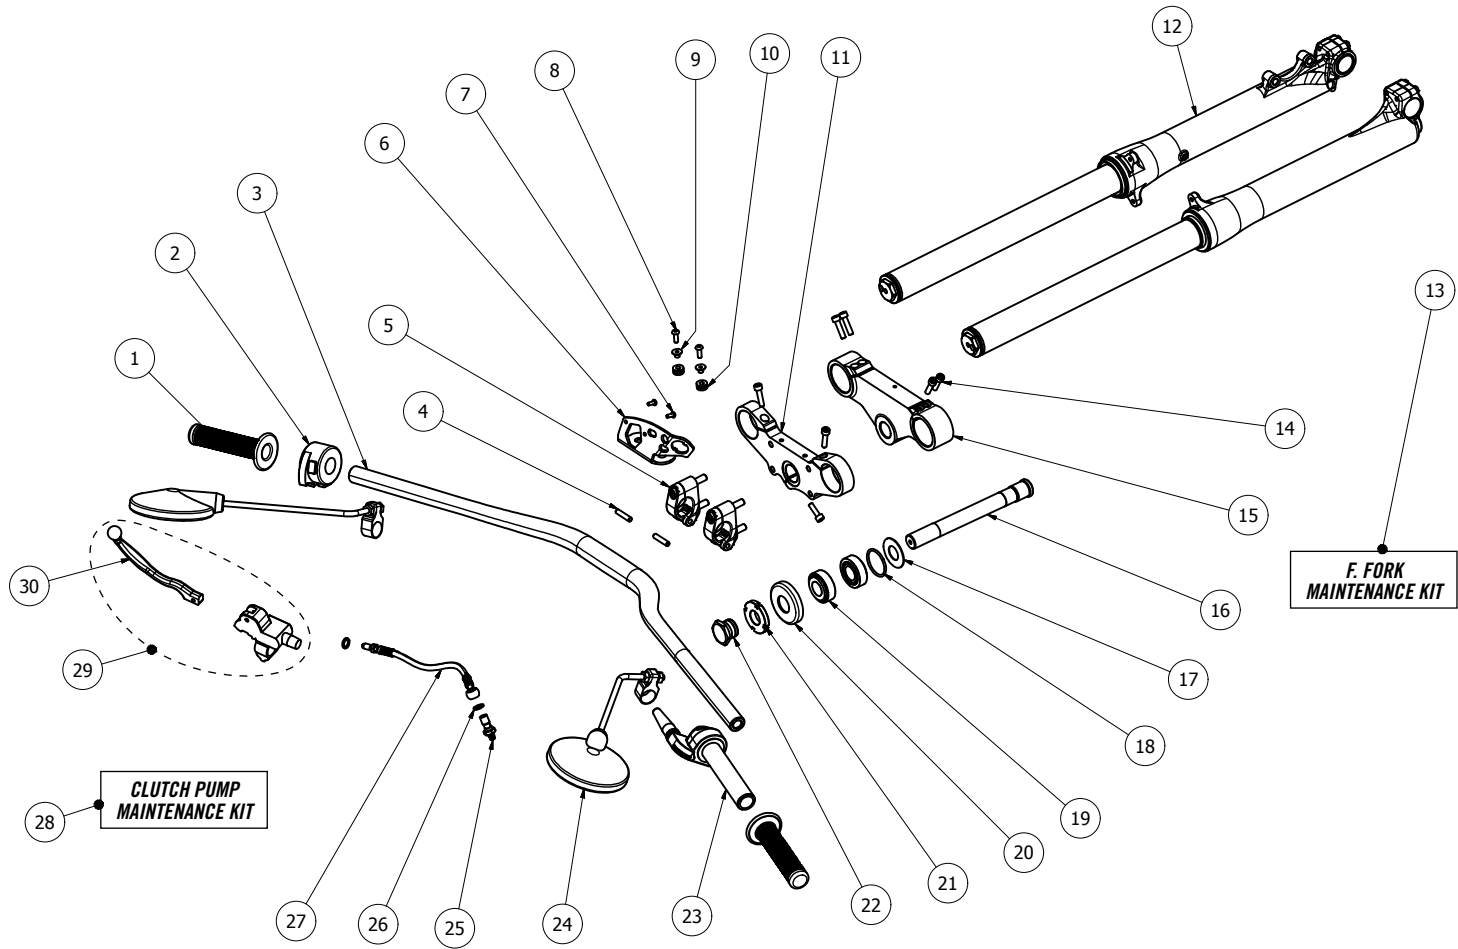

<i>REF</i>	<i>CODE</i>	<i>NAME</i>	<i>QUANTITY</i>
1	2520010211	HANDLEBAR GRIPS	2
2	2400030211	LIGHT HORN SWITCH	1
3	2510010512	HANDLEBAR EXPLORER	1
4	0630YA	HANDLEBAR CLAMP PIN	2
5	2530010211	HANDLEBAR CLAMP SET	1
6	6100030514	MULTIFUNCTION SUPPORT PLATE	1
7	041007BC	041007BC	2
8	051608AA	TORX 5X16	2
9	6120030211	MULTIFUNCTION SUPPORT PLATE BUSHING	2
10	6130030211	MULTIFUNCTION SUPPORT SILENBLOCK	2
11	2600010211	UPPER CLAMP	1
12	2000010512	FRONT FORK	1
13	2099010211	F. FORK MAINTENANCE KIT	1
14	062010AA	TORX 6X20 INOX.	7
15	2700010212	LOWER CLAMP	1
16	2610010211	STEERING AXLE	1

<i>REF</i>	<i>CODE</i>	<i>NAME</i>	<i>QUANTITY</i>
17	204201NA	STEERING WASHER	1
18	372500TA	STEERING O-RING	1
19	32004QB	STEERING BEARING	2
20	9050040211	STEERING BEARING DUST COVER	1
21	2620010211	STEERING NUT	1
22	2630010211	TOP NUT STEERING STEM	1
23	2560010211	HANDLE THROTTLE	1
24	1610010211	REAR VIEW MIRROR	2
25	2552010211	HYDRAULIC CLUTCH RACORD	1
26	101415NH	WASHER	2
27	2550010211	CLUTCH LINE	1
28	2546010211	CLUTCH PUMP MAINTENANCE KIT	1
29	2540010211	CLUTCH LEVER / PUMP KIT	1
30	2542010211	CLUTCH LEVER	1