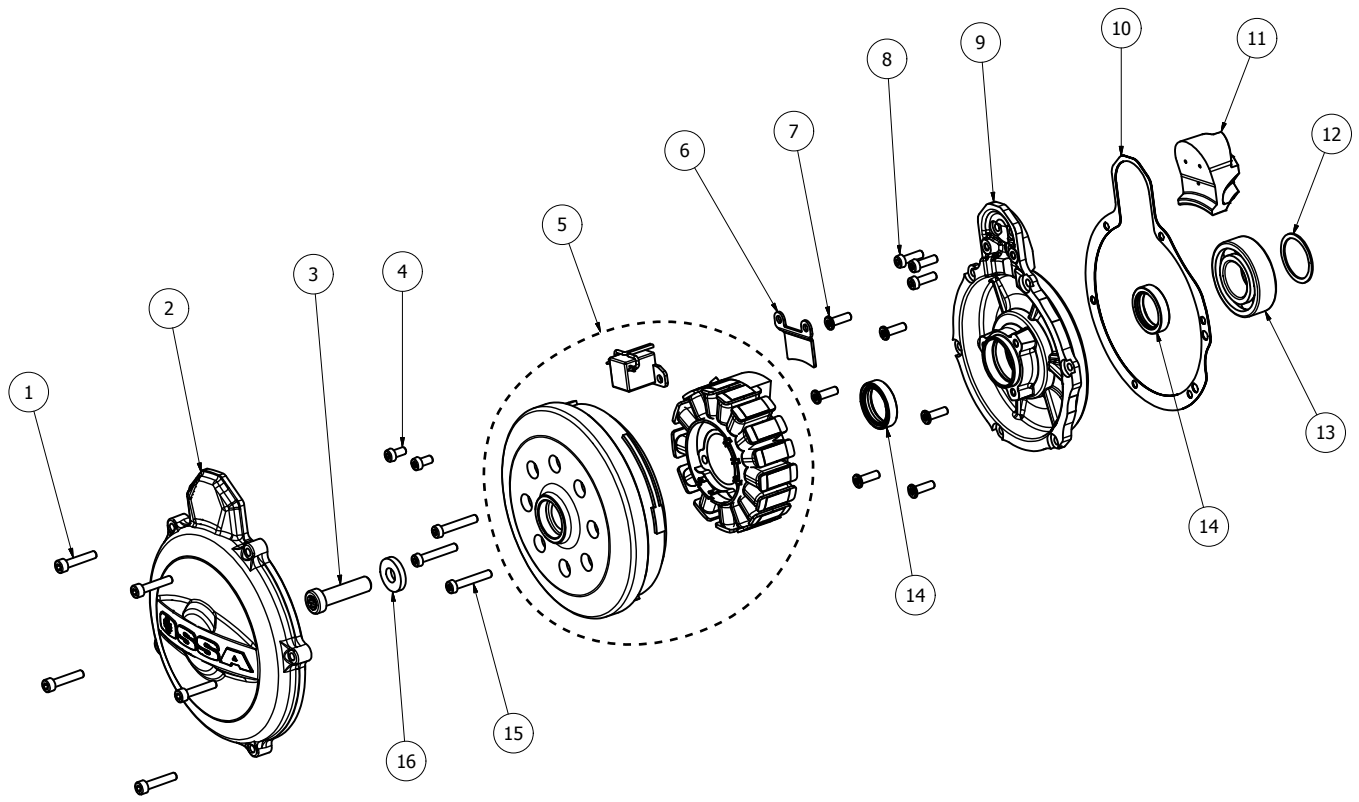

<i>REF</i>	<i>CODE</i>	<i>NAME</i>	<i>QUANTITY</i>
1	052008AA	M5x20 TORX	5
2	7300030211	IGNITION COVER	1
3	104012AB	M10x40 SCREW	1
4	051208AA	TORX M5x12 INOX	2
5	7100030211	ACG SET	1
6	7210030211	STATOR WIRES SUPPORT PLATE	1
7	051608BB	M5x16 TORX	6
8	051608AE	M5x16TORX	3
9	3400020213	INNER CRANKSHAFT COVER	1
10	9570020211	INNER CRANKSHAFT COVER GASKET	1
11	3420020211	INNER CRANKSHAFT COVER INSERT	1
12	3320020213	WASHER 28X34X0,8	1
13	3430020213	BEARING	1
14	253207SB	SEALING	2
15	052508AF	M5X25 TORX	3
16	102540HB	WASHER 10x25x4	1