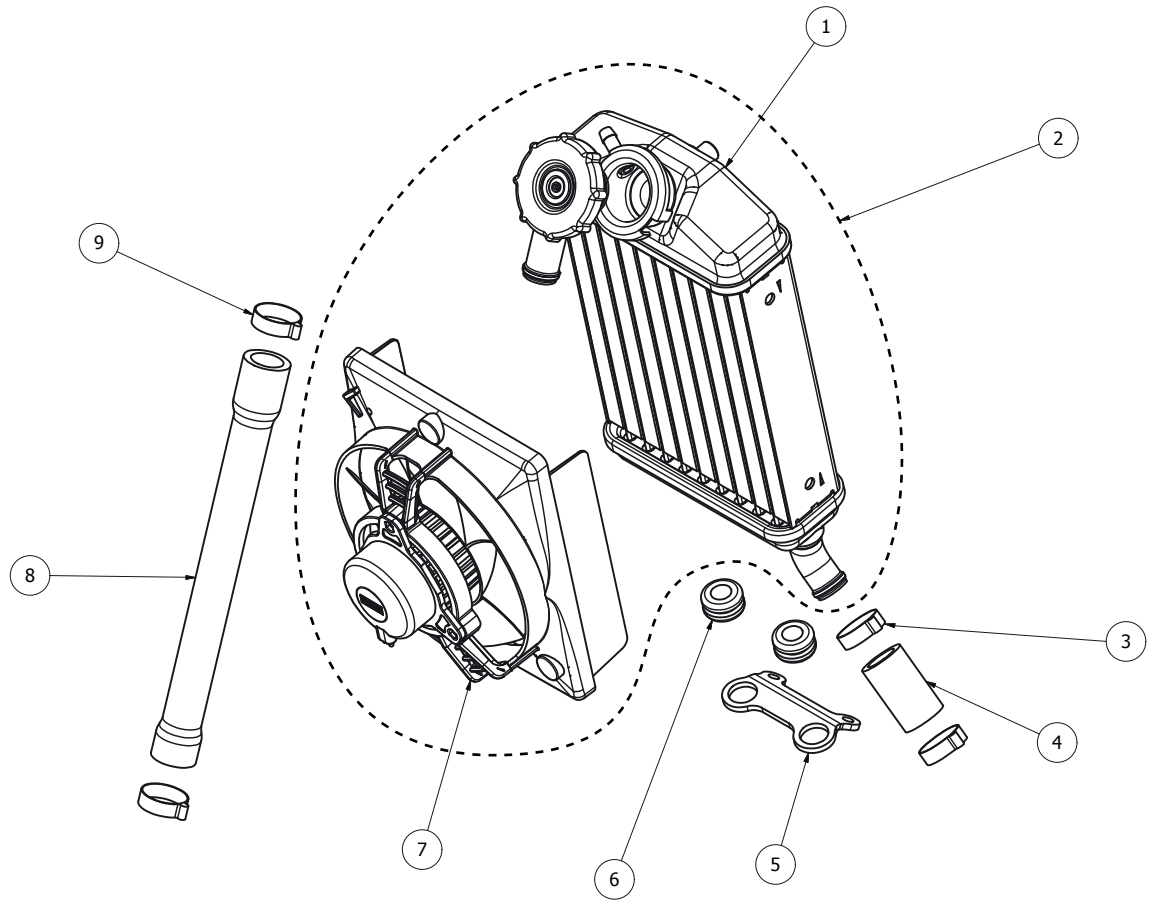

<i>REF</i>	<i>CODE</i>	<i>NAME</i>	<i>QUANTITY</i>
1	8110010211	RADIATOR	1
2	8100010211	RADIATOR + FAN SET	1
3	2308UA	CLAMP	1
4	5720020211	WATER PUMP HOSE	1
5	9400020211	RADIATOR SUPPORT PLATE	1
6	9410020211	SILENTBLOCK	2
7	9100030211	FAN	1
8	8310010211	CYLINDER WATER HOSE	1
9	2108UA	CLAMP	3