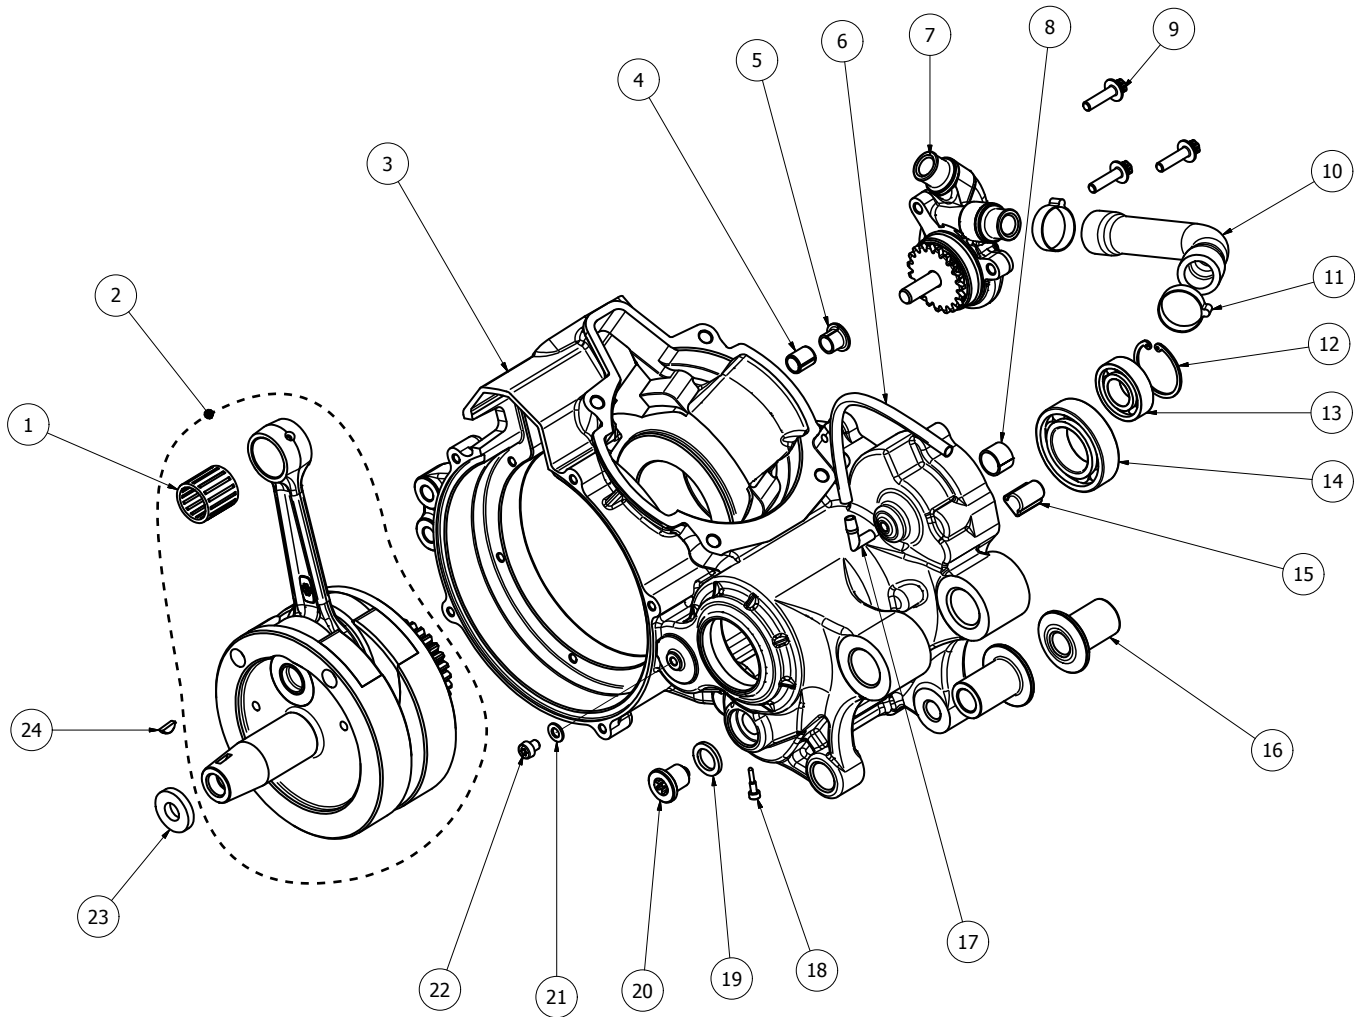

<i>REF</i>	<i>CODE</i>	<i>NAME</i>	<i>QUANTITY</i>
1	182222QA	NEEDLE BEARING	1
2	3000020213	CRANKSHAFT	1
3	1000020214	CRANKCASE	1
4	0810120A	FRICTION BEARING	1
5	081009.50B	FRICTION BEARING	1
6	9415010211	CRANKCASE BREATHER HOSE	1
7	5500020211	WATER PUMP ASSY	1
8	1214100A	FRICTION BEARING	1
9	052008AA	M5x20 SCREW	3
10	5710020211	CYLINDER WATER HOSE	1
11	2108UA	CLAMP	2
12	320000WC	SEEGER Ø32	1
13	203210PA	BEARING	1
14	254212PA	BEARING	1
15	7160020211	KICKSTART PEDAL STOP	1
16	4200010211	REAR ENGINE CENTERING BUSHING	2
17	1350020211	BREATHER PIPE	1
18	3350020211	CRANKSHAFT BEARING POS. SCREW	1
19	121802NF	WASHER	1
20	1300020211	OIL DRAINING BOLT	1
21	050915NF	WASHER	1
22	050608AA	M5x6 SCREW	1
23	102540HB	WASHER	1
24	3300020211	WOODRUFF KEY 10x3,7x3	1