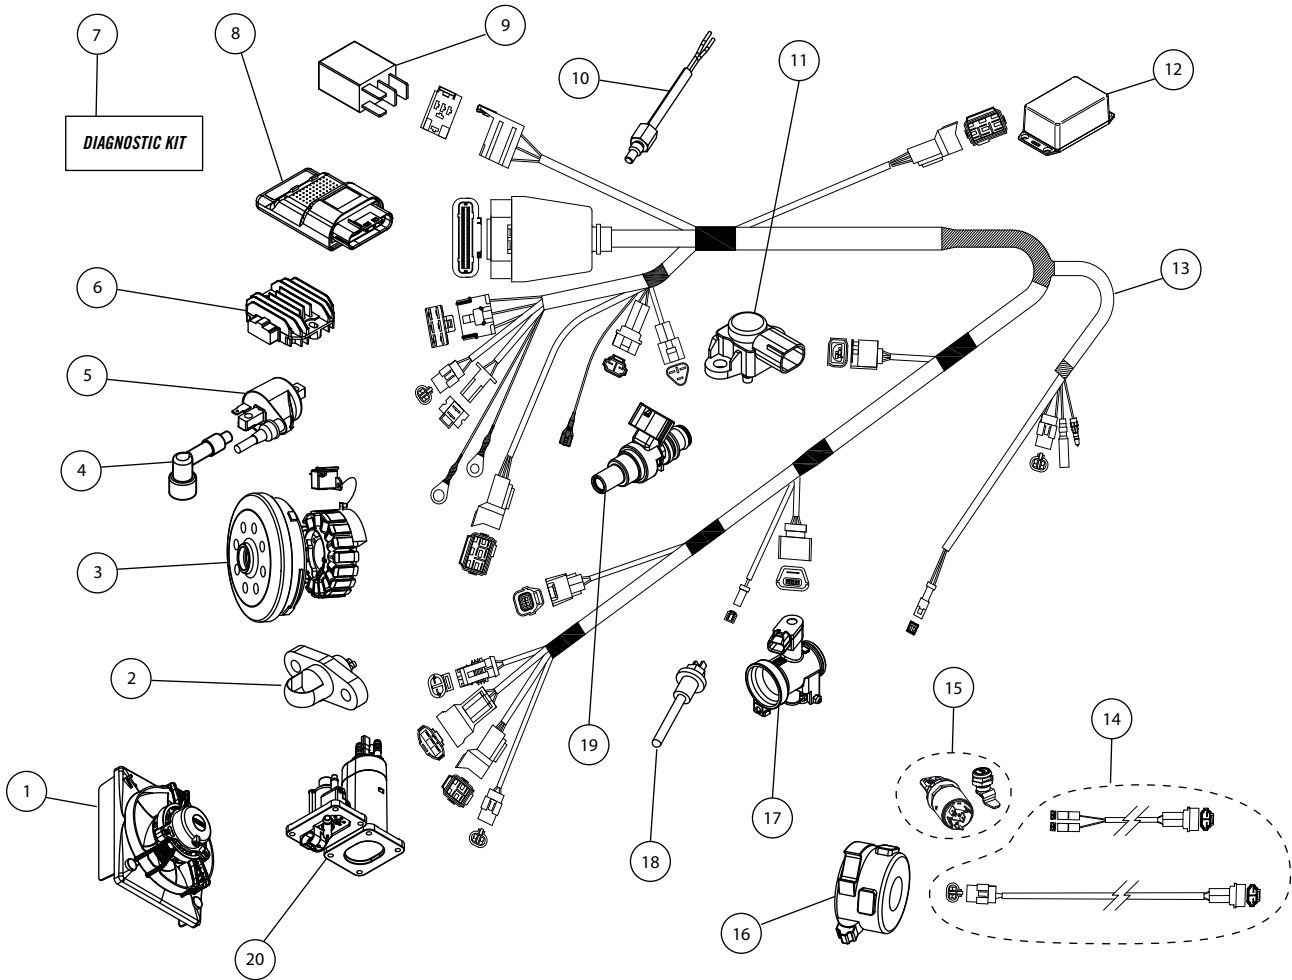

<i>REF</i>	<i>CODE</i>	<i>NAME</i>	<i>QUANTITY</i>
1	9100030211	ELECTRIC FAN	1
2	9250030211	INTAKE AIR TEMPERATURE SENSOR	1
3	7100030211	ACG SET	1
4	5020030211	SPARK PLUG CAP	1
5	5000030211	IGNITION COIL	1
6	5100030211	REGULATOR	1
7	9900030211	DIAGNOSTICS KIT	1
8	5200030211	ECU	1
9	9110030211	FAN RELAY	1
10	9200030211	ENGINE COOLANT TEMPERATURE SENSOR	1
11	9260030211	AIR PRESSURE SENSOR	1
12	1160030214	EASY START SYSTEM	1
13	1100030214	MAIN HARNESS	1
14	1105030514	WIRING EXTENSION	1
15	6400030512	KEY SWITCH	1
16	2400030211	LIGHT HORN SWITCH	1
17	9000010211	THROTTLE BODY ASSY	1
18	8510030211	FUEL LEVEL SENSOR	1
19	9110010211	INJECTOR	1
20	8500030211	FUEL PUMP ASSY	1